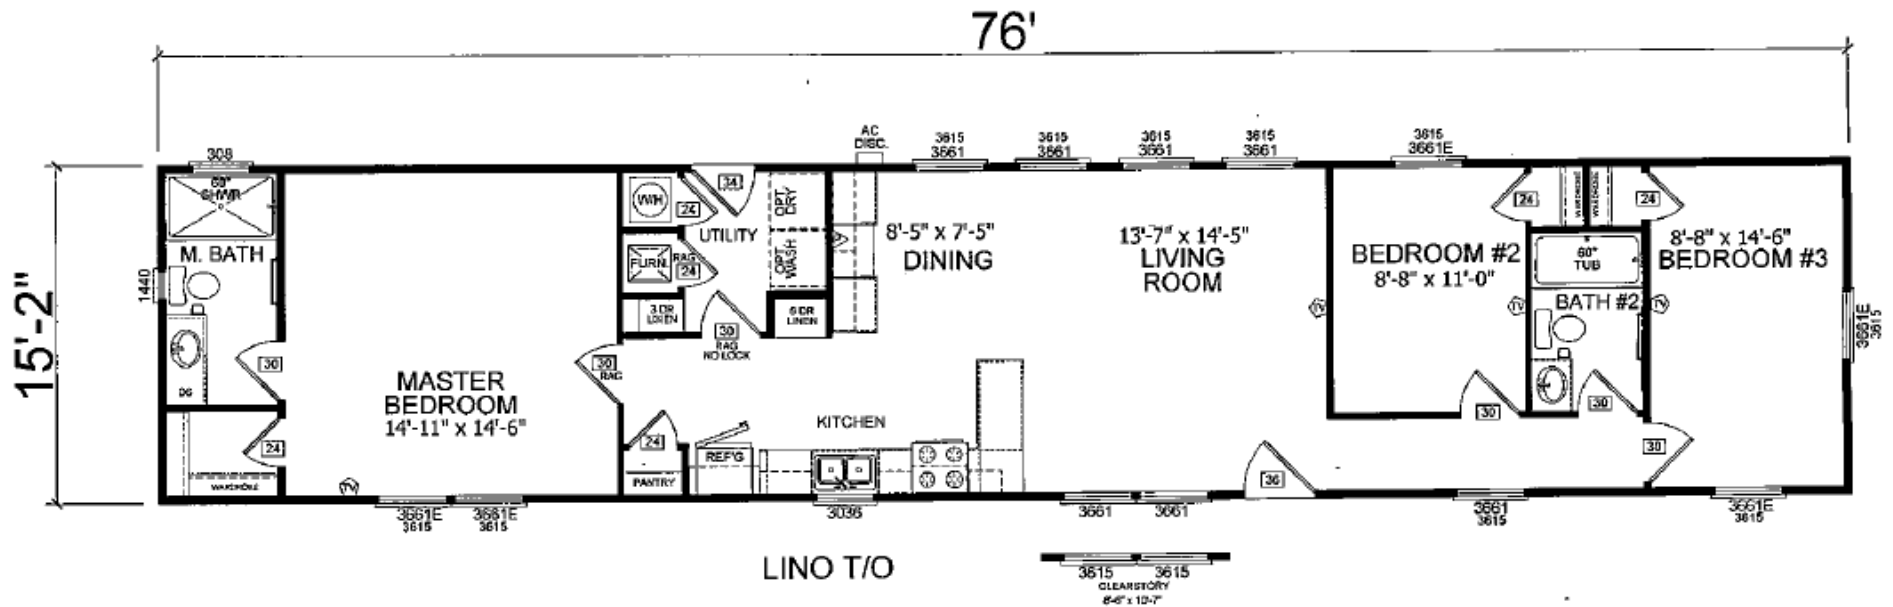

# 1676A

1153 SQ FT

view our display models at 4384 E Interstate 30, Rockwall, Texas 75087

1-877-219-4059 or 972-771-2176

[www.CabinSupercenter.com](http://www.CabinSupercenter.com)

[www.ParkModelSupercenter.com](http://www.ParkModelSupercenter.com)