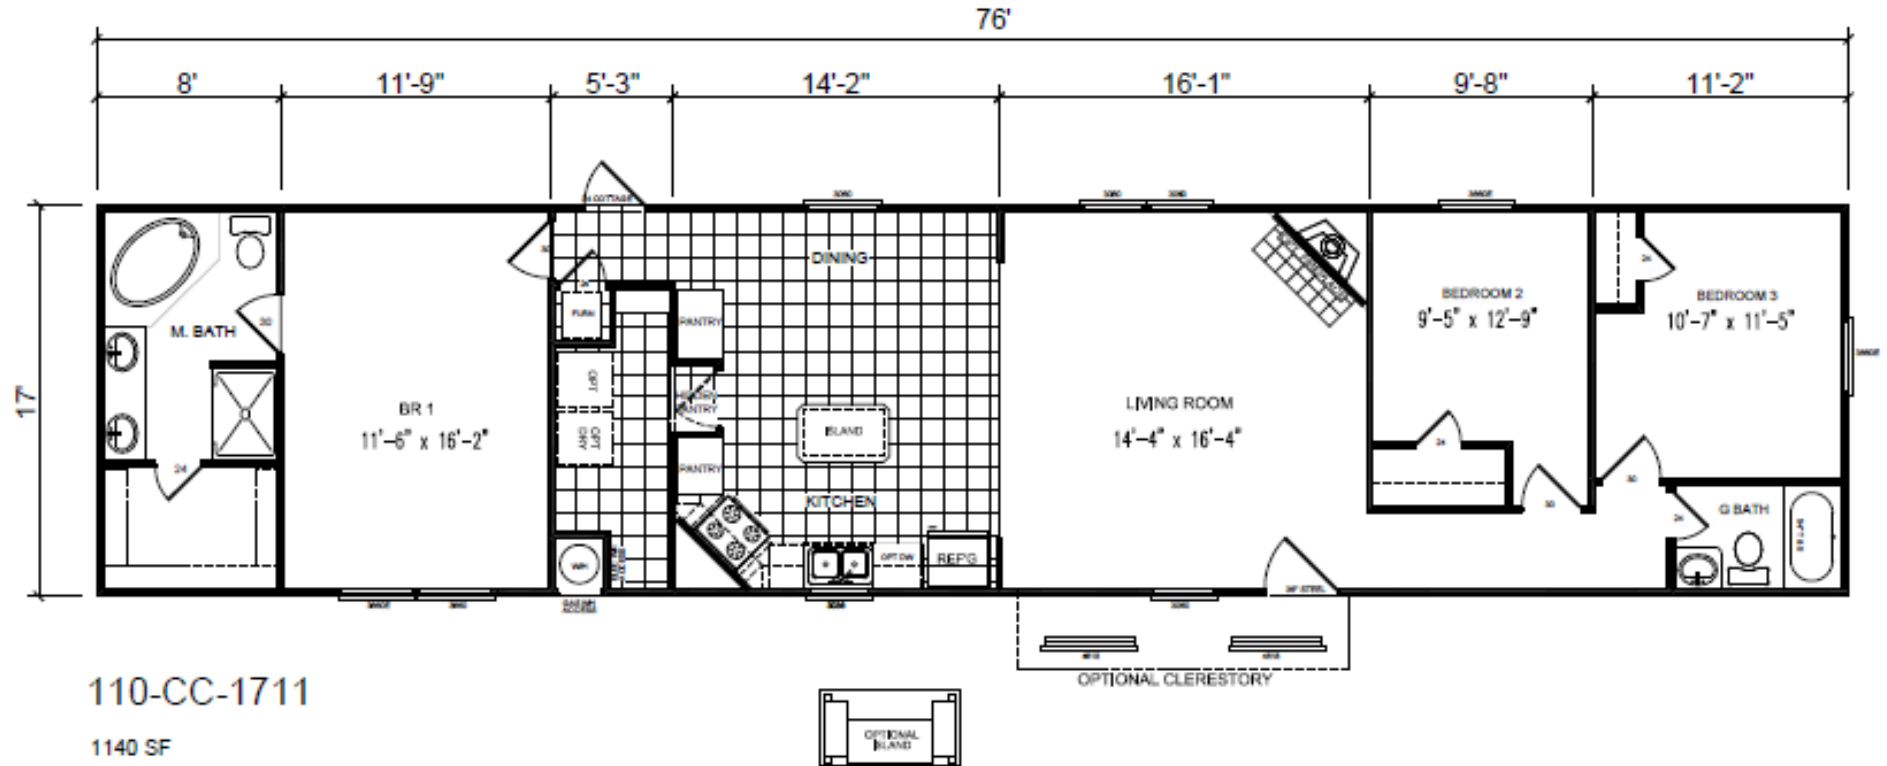

1711

1140 SQ FT

110-CC-1711

1140 SF

view our display models at 4384 E Interstate 30, Rockwall, Texas 75087

1-877-219-4059 or 972-771-2176

www.CabinSupercenter.com

www.ParkModelSupercenter.com