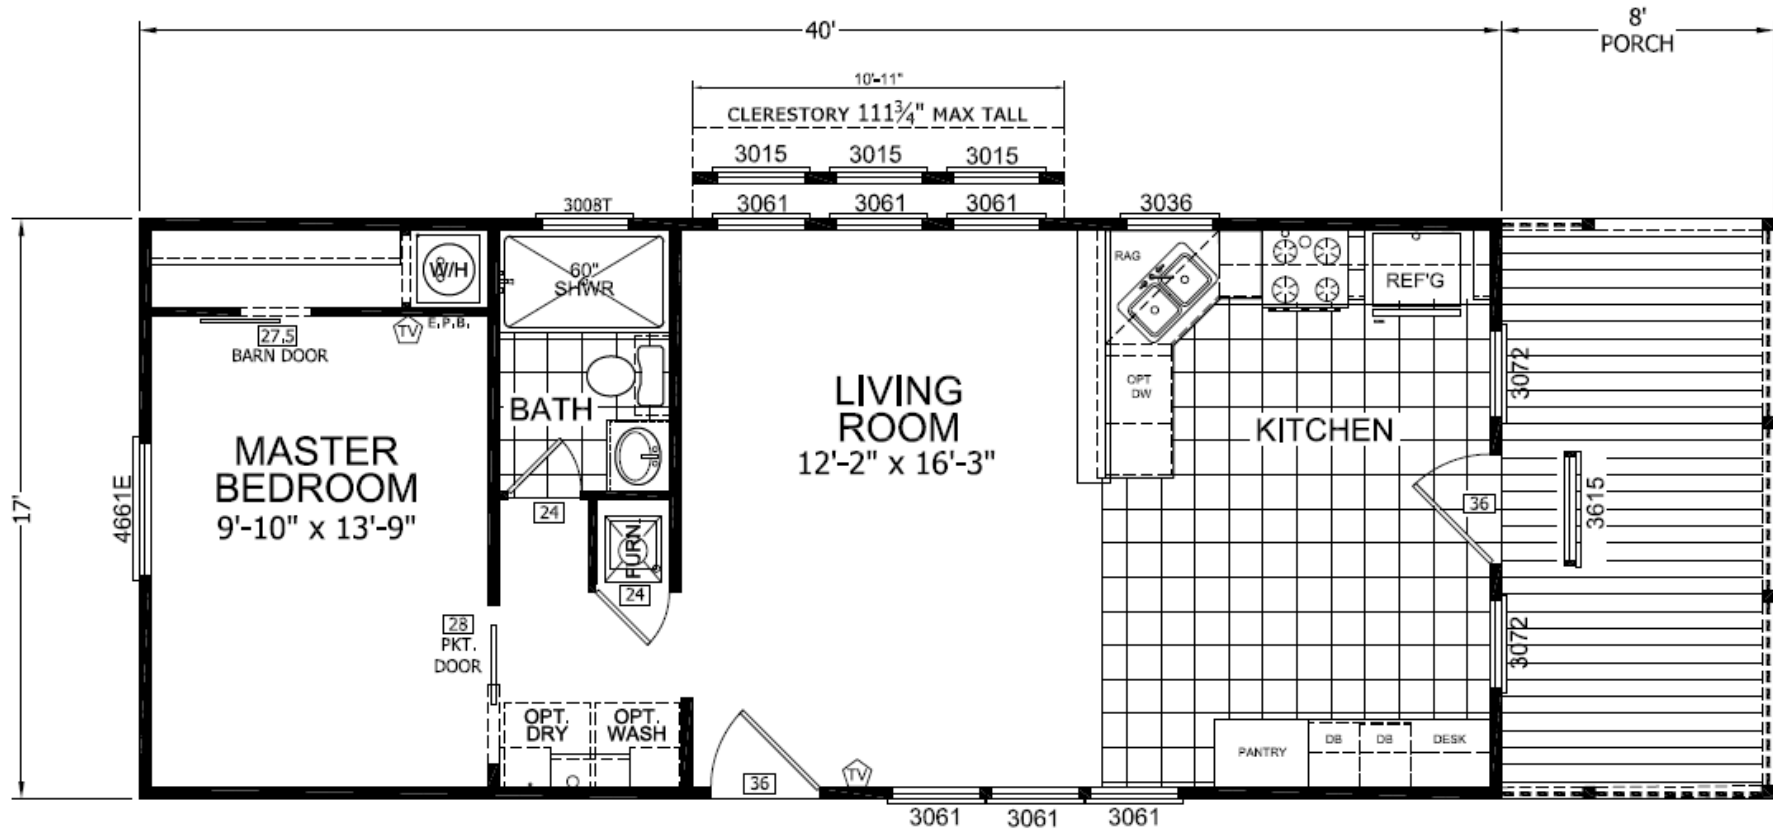

# 1840B

680 SQ FT

view our display models at 4384 E Interstate 30, Rockwall, Texas 75087

1-877-219-4059 or 972-771-2176

[www.CabinSupercenter.com](http://www.CabinSupercenter.com)

[www.ParkModelSupercenter.com](http://www.ParkModelSupercenter.com)