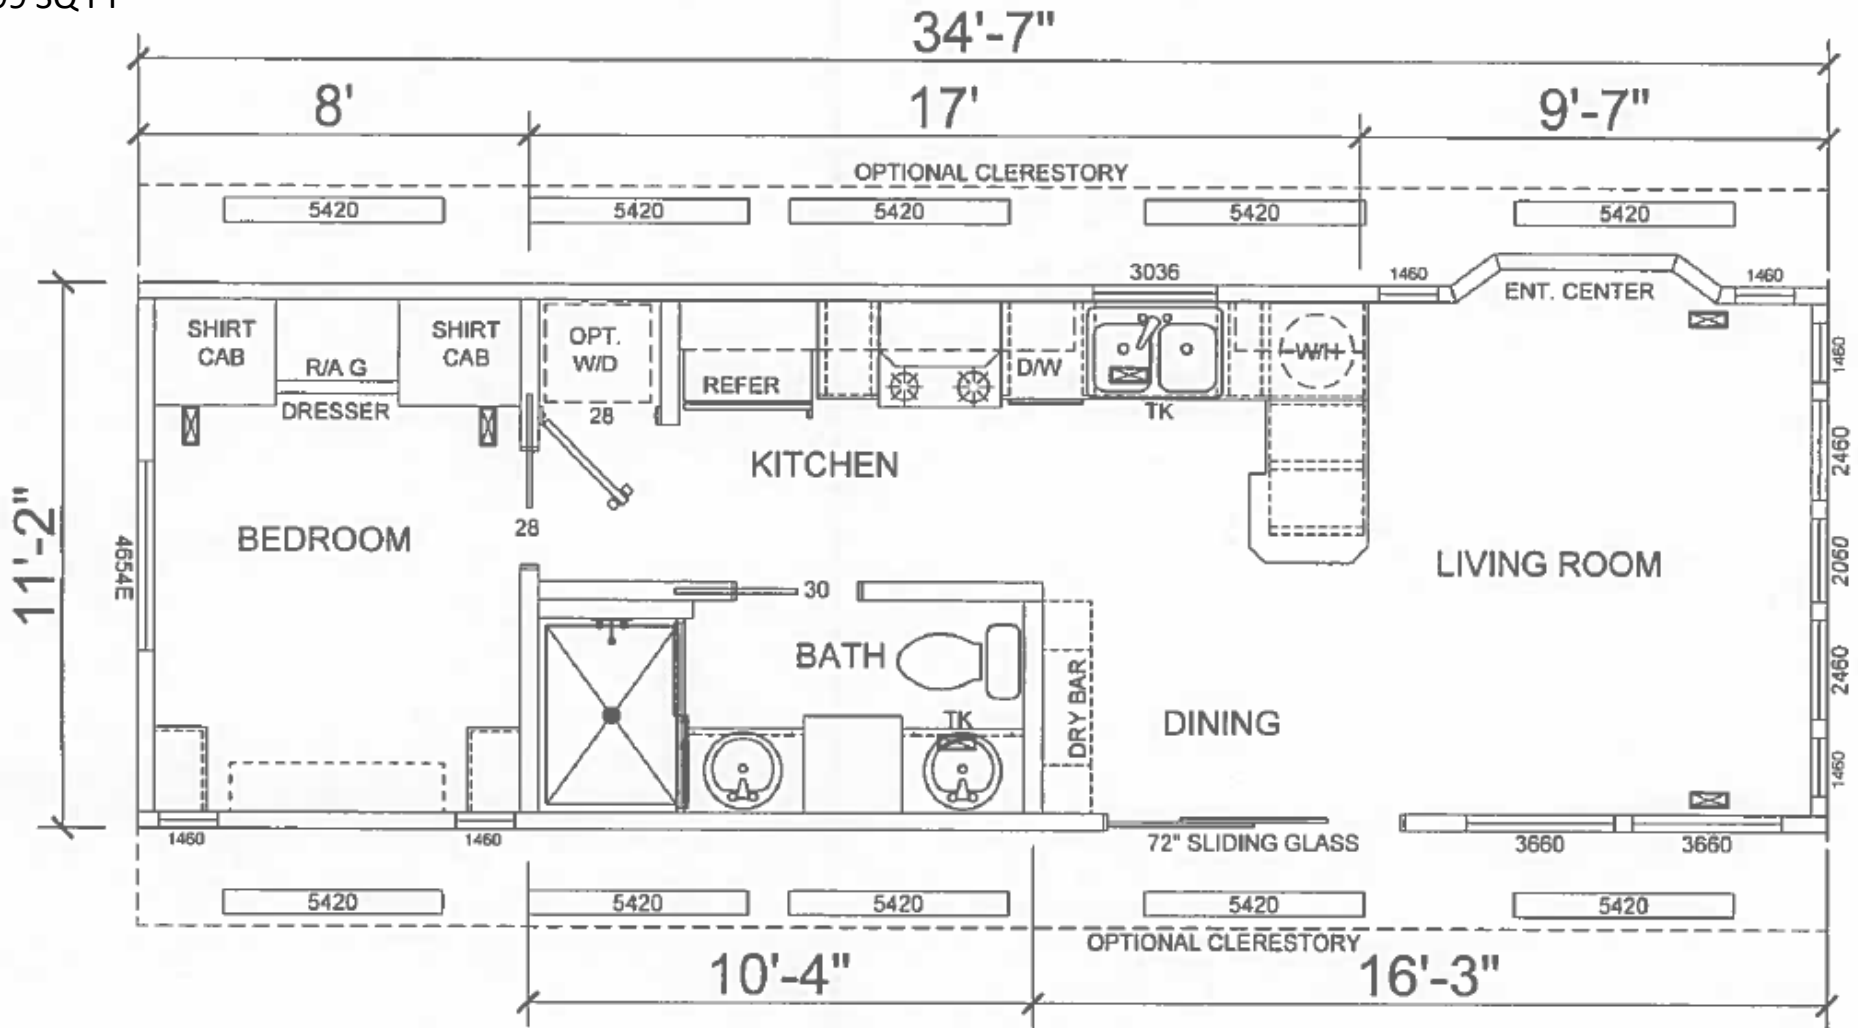

P-515

399 SQ FT

view our display models at 4384 E Interstate 30, Rockwall, Texas 75087

1-877-219-4059 or 972-771-2176

www.CabinSupercenter.com

www.ParkModelSupercenter.com

MHDRET00036207/IHB1526