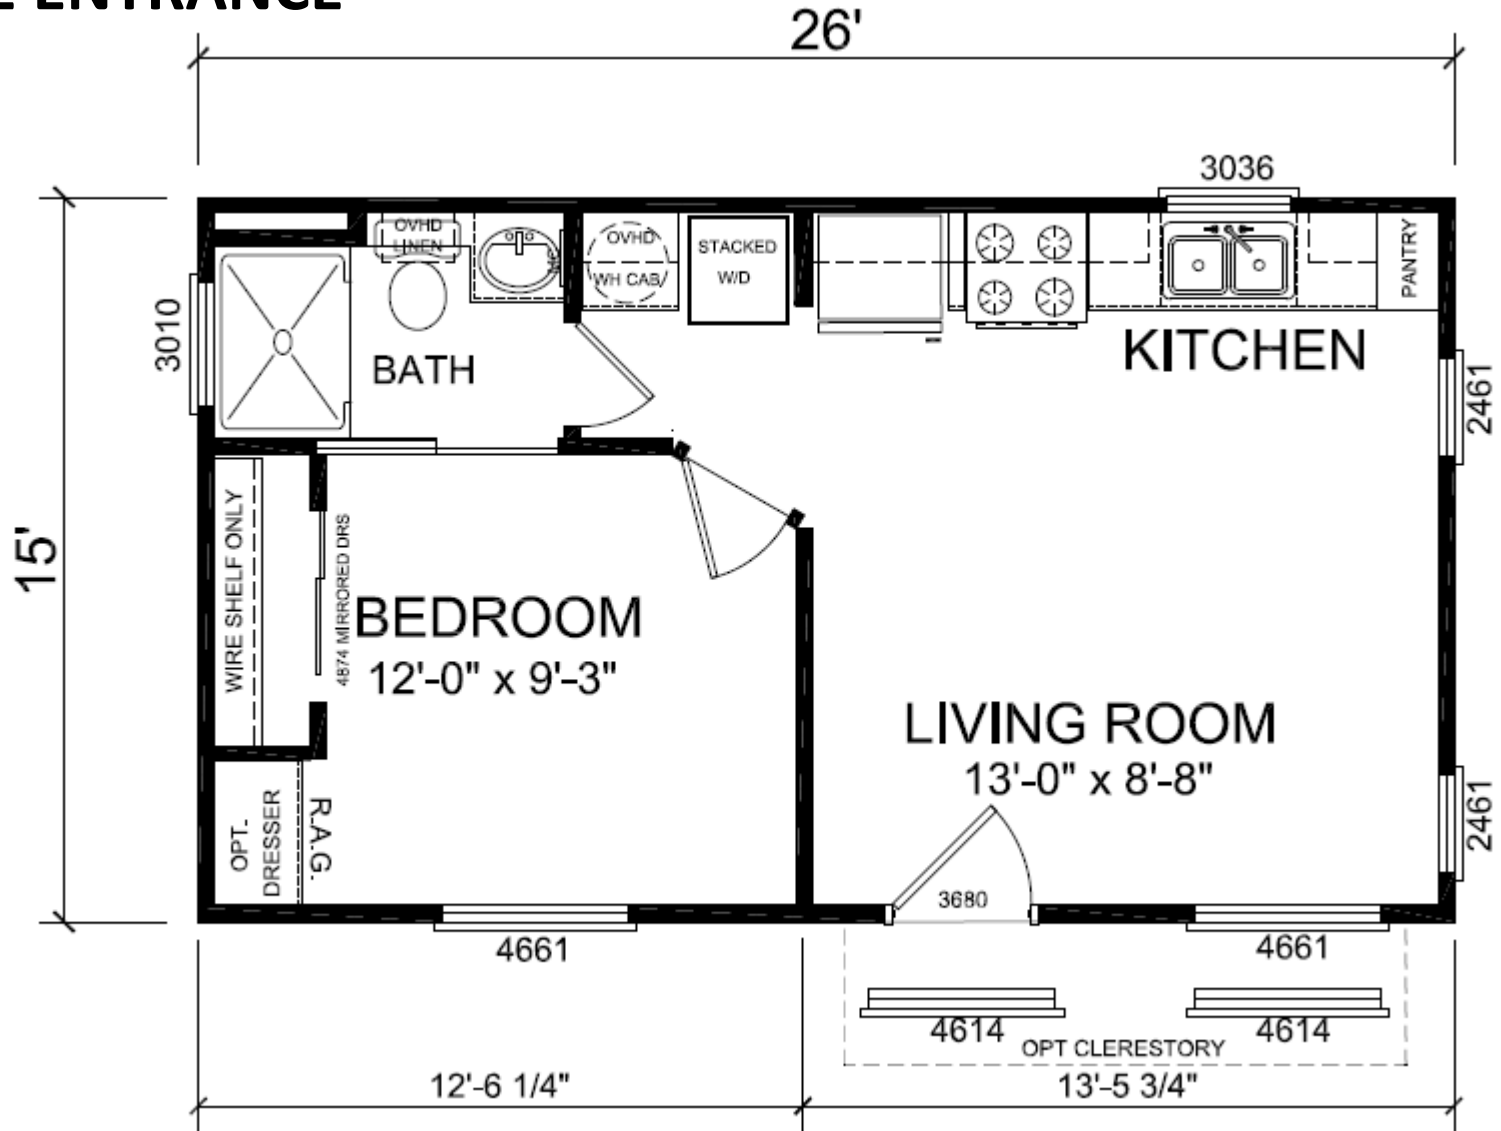

522 SIDE ENTRANCE

399 SQ FT

view our display models at 4384 E Interstate 30, Rockwall, Texas 75087

1-877-219-4059 or 972-771-2176

www.CabinSupercenter.com

www.ParkModelSupercenter.com

MHDRET00036207/IHB1526