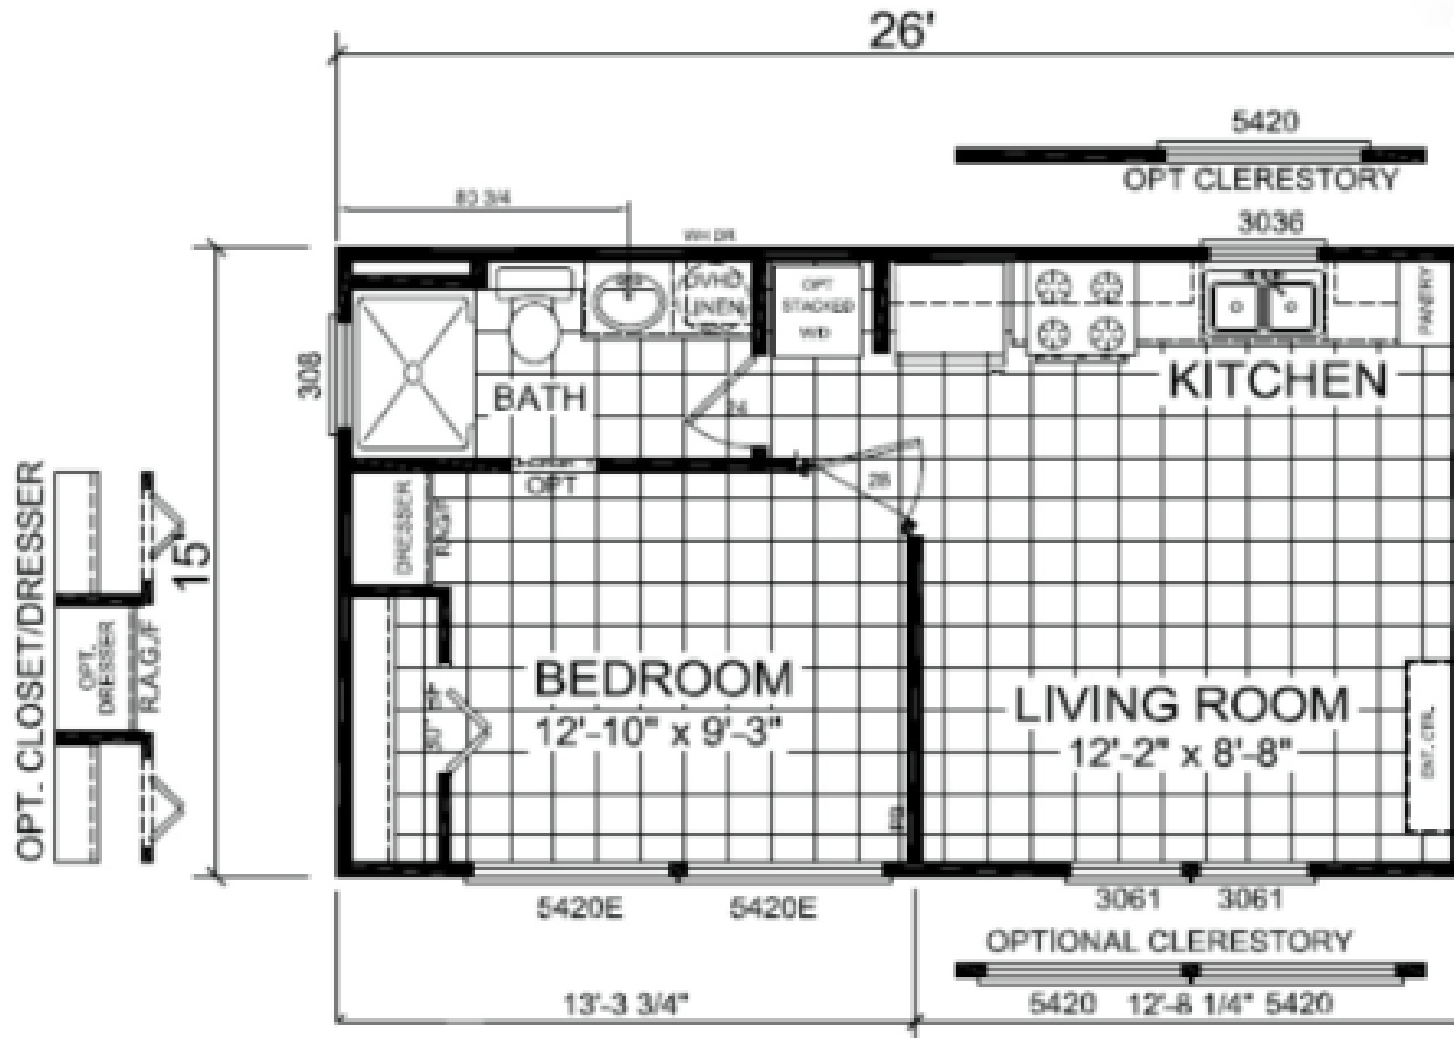

# A-522 ALT

399 SQ FT

view our display models at 4384 E Interstate 30, Rockwall, Texas 75087

1-877-219-4059 or 972-771-2176

[www.CabinSupercenter.com](http://www.CabinSupercenter.com)

[www.ParkModelSupercenter.com](http://www.ParkModelSupercenter.com)