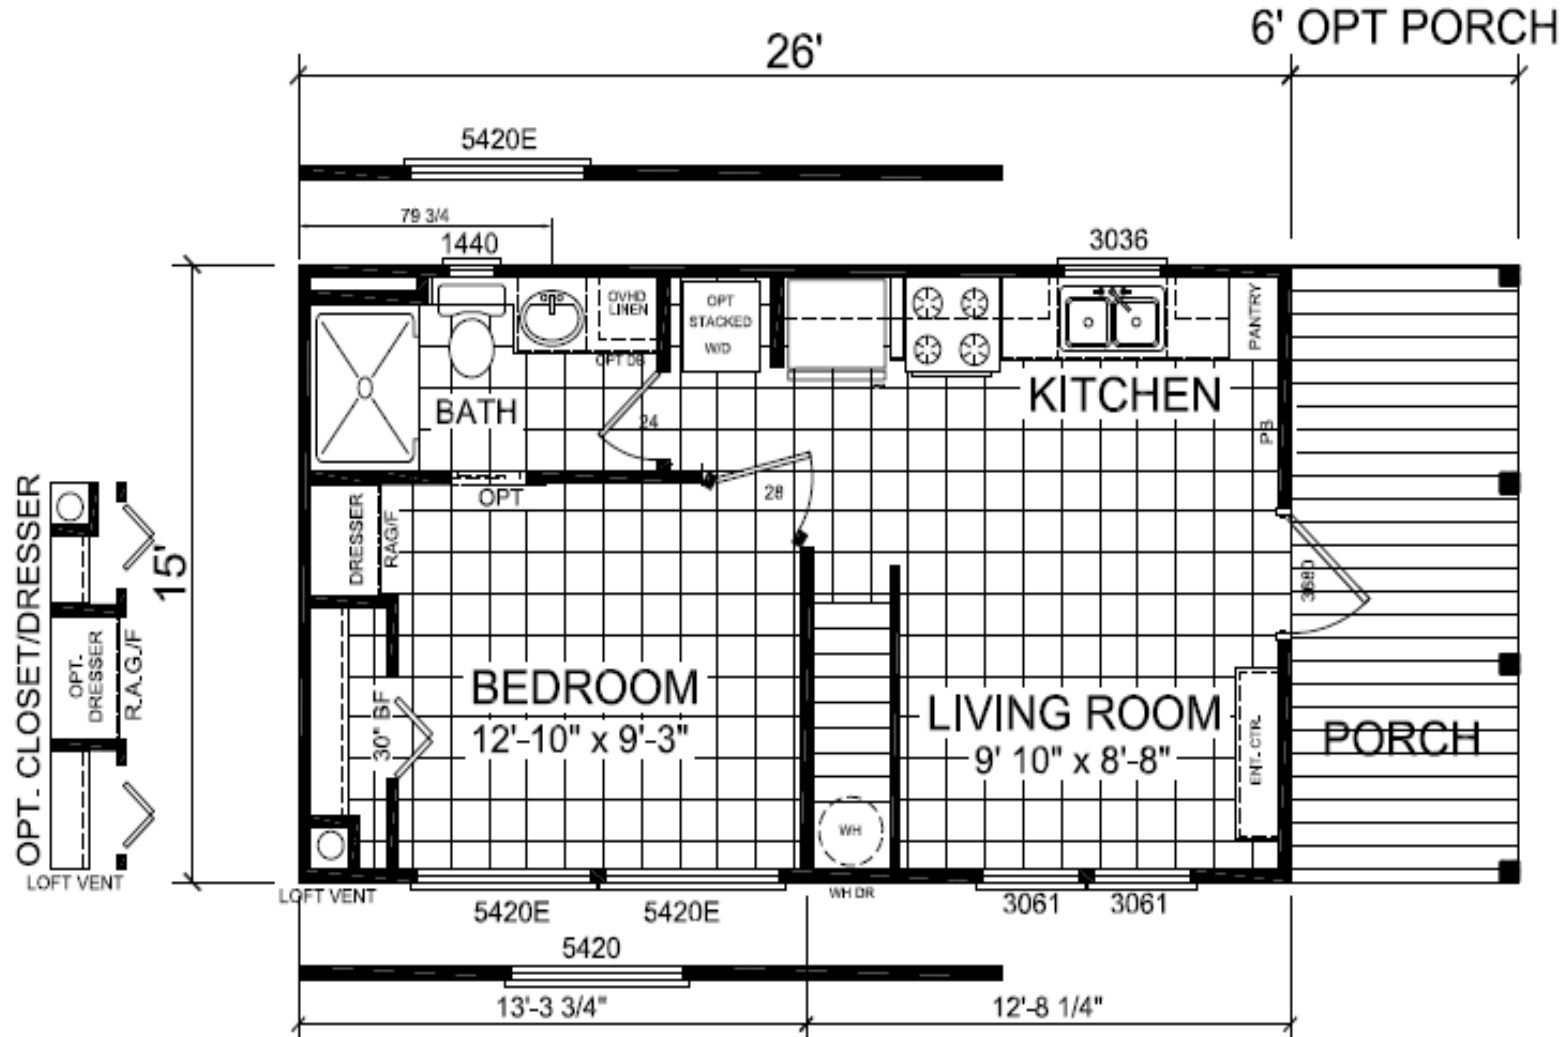

A-522 ALT SL

399 SQ FT

view our display models at 4384 E Interstate 30, Rockwall, Texas 75087

1-877-219-4059 or 972-771-2176

www.CabinSupercenter.com

www.ParkModelSupercenter.com

MHDRET00036207/IHB1526