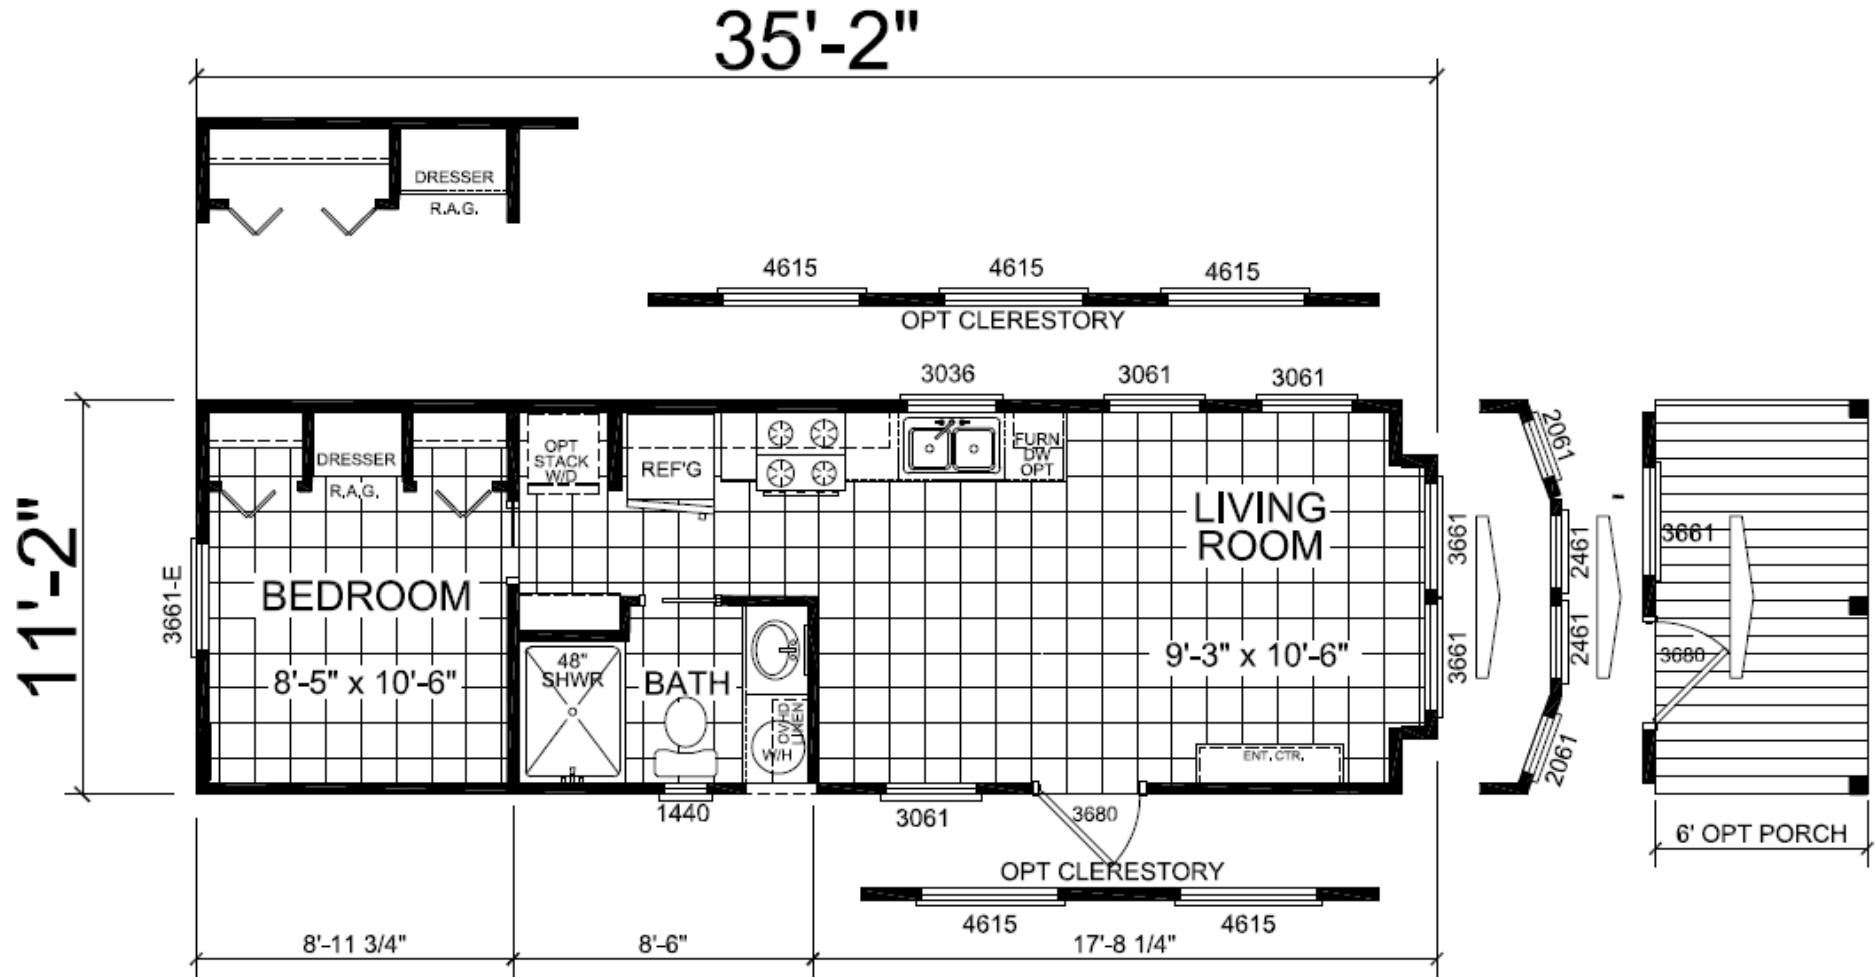

APH 503

399 SQFT

view our display models at 4384 E Interstate 30, Rockwall, Texas 75087

1-877-219-4059 or 972-771-2176

www.CabinSupercenter.com

www.ParkModelSupercenter.com

MHDRET00036207/IHB1526