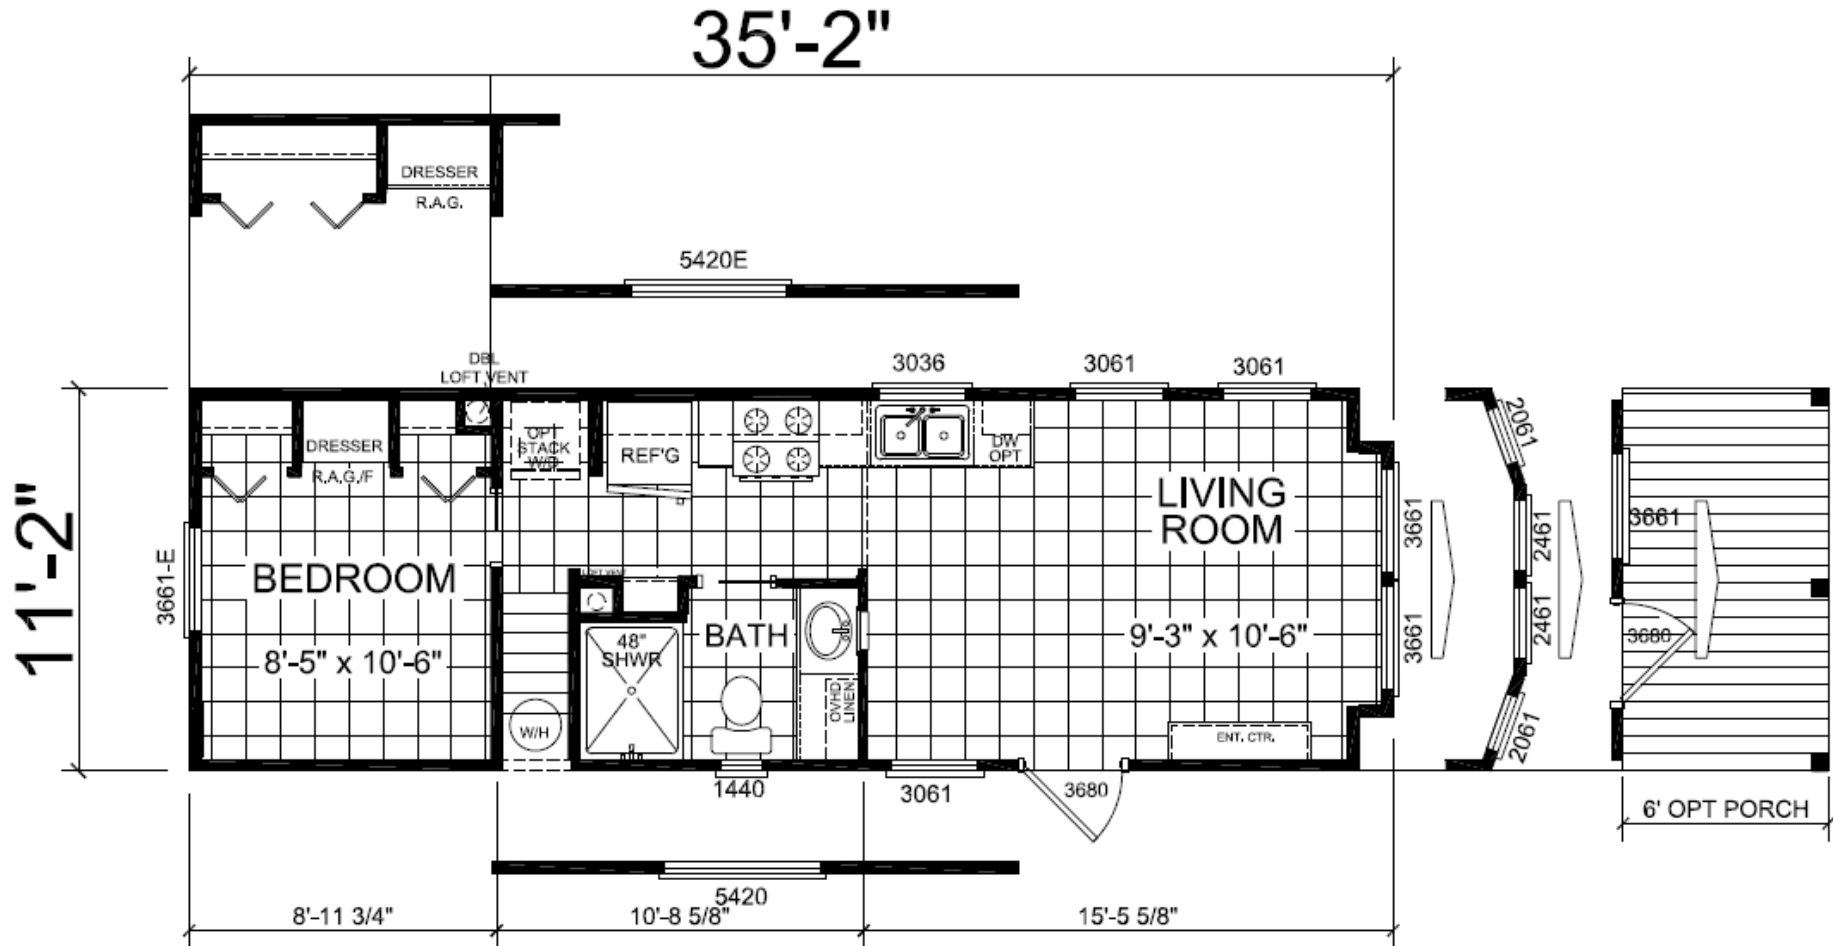

APH 503SL

399 SQFT

view our display models at 4384 E Interstate 30, Rockwall, Texas 75087

1-877-219-4059 or 972-771-2176

www.CabinSupercenter.com

www.ParkModelSupercenter.com

MHDRET00036207/IHB1526