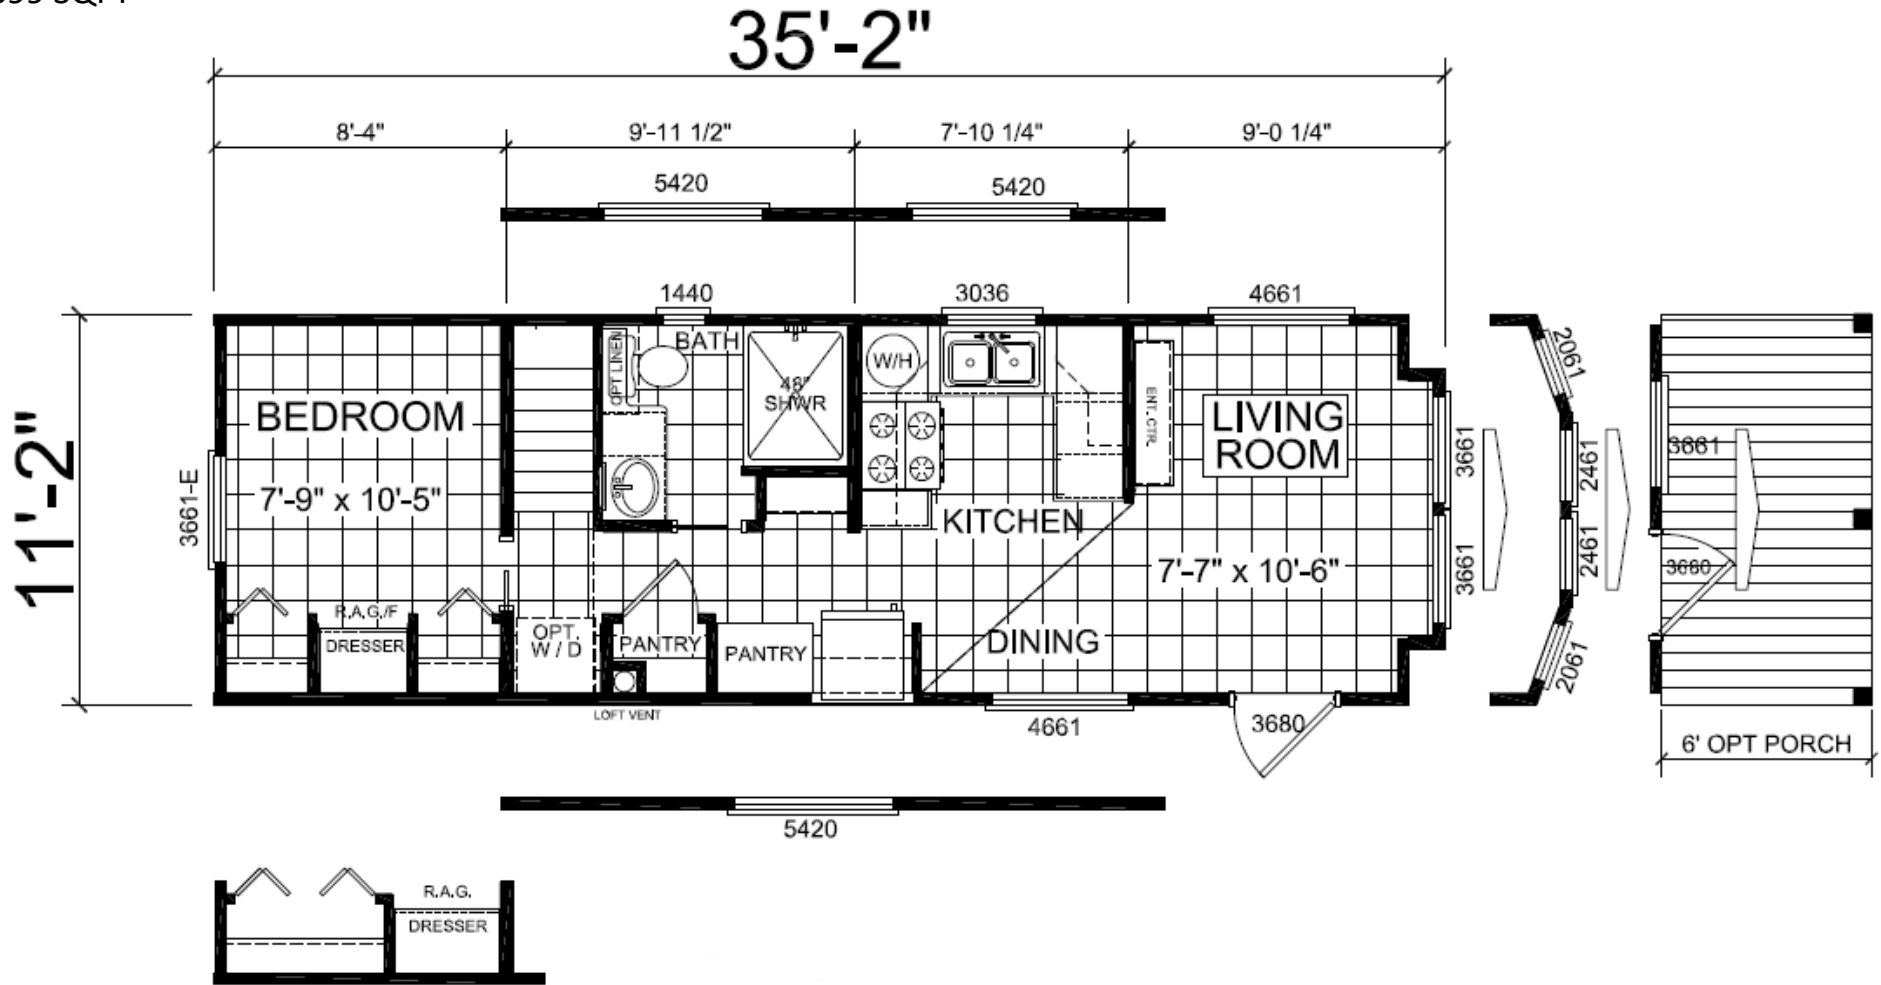

APH 504

399 SQFT

view our display models at 4384 E Interstate 30, Rockwall, Texas 75087

1-877-219-4059 or 972-771-2176

www.CabinSupercenter.com

www.ParkModelSupercenter.com

MHDRET00036207/IHB1526