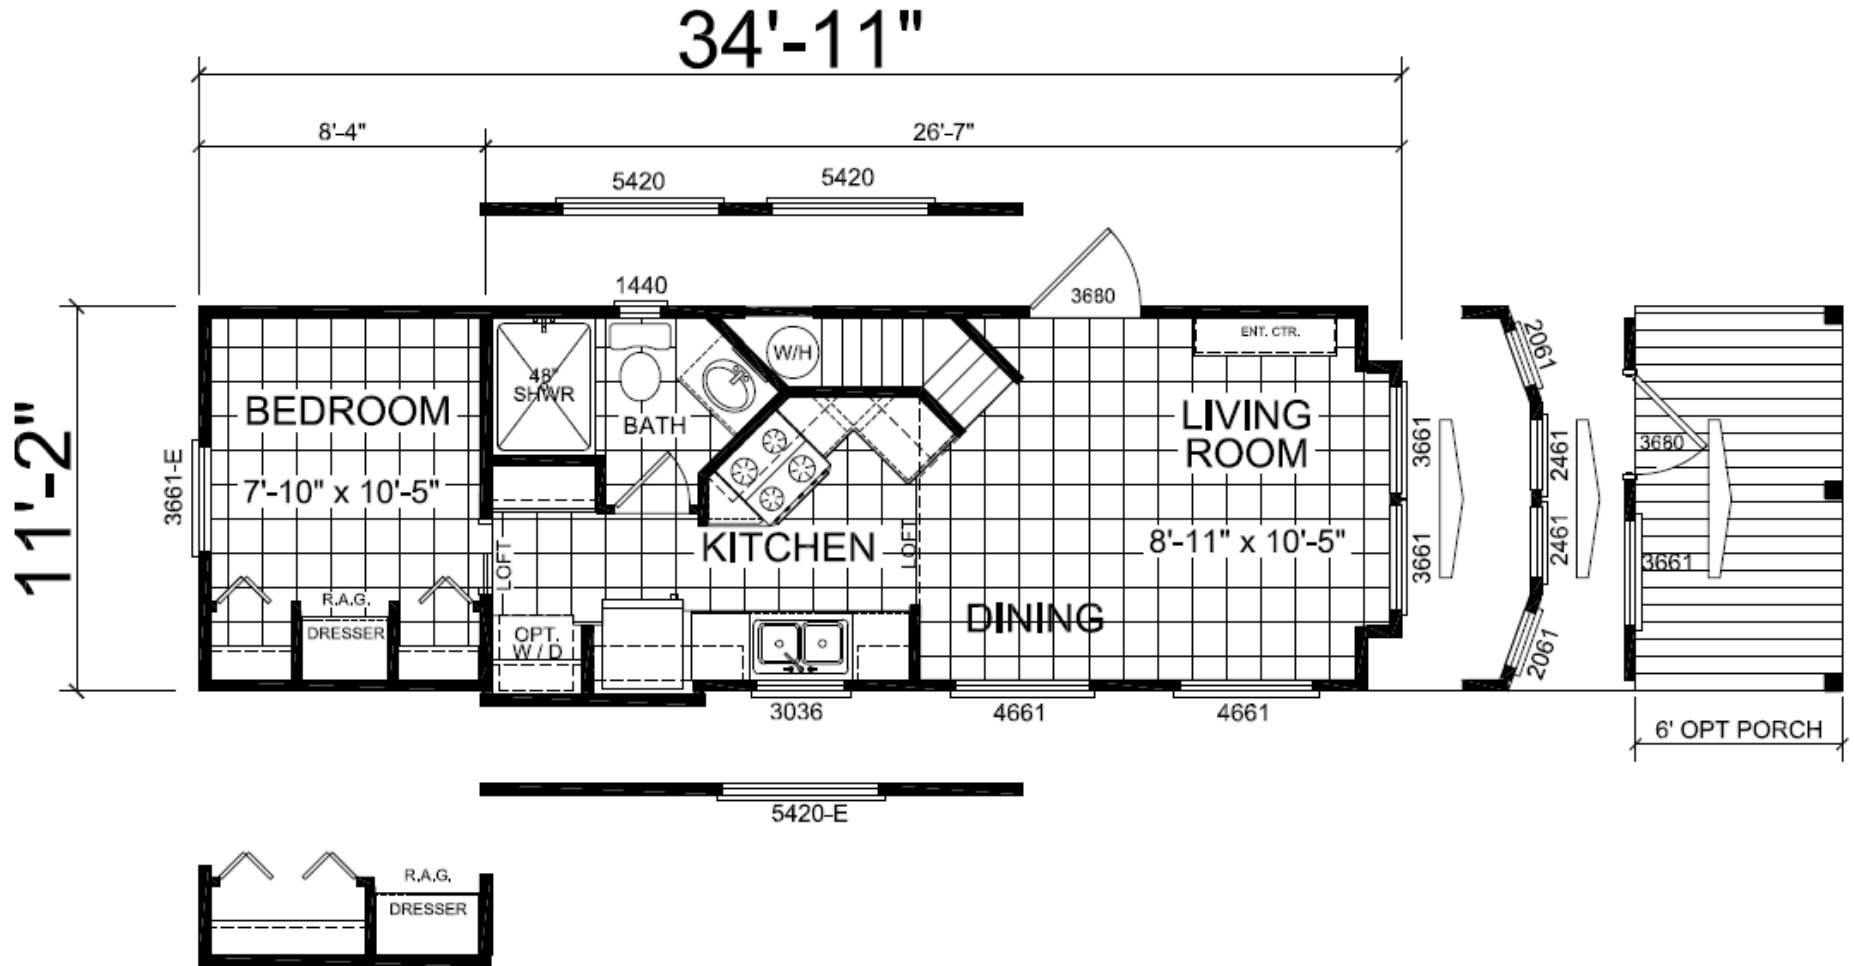

APH 509-A SL

399 SQFT

view our display models at 4384 E Interstate 30, Rockwall, Texas 75087

1-877-219-4059 or 972-771-2176

www.CabinSupercenter.com

www.ParkModelSupercenter.com

MHDRET00036207/IHB1526