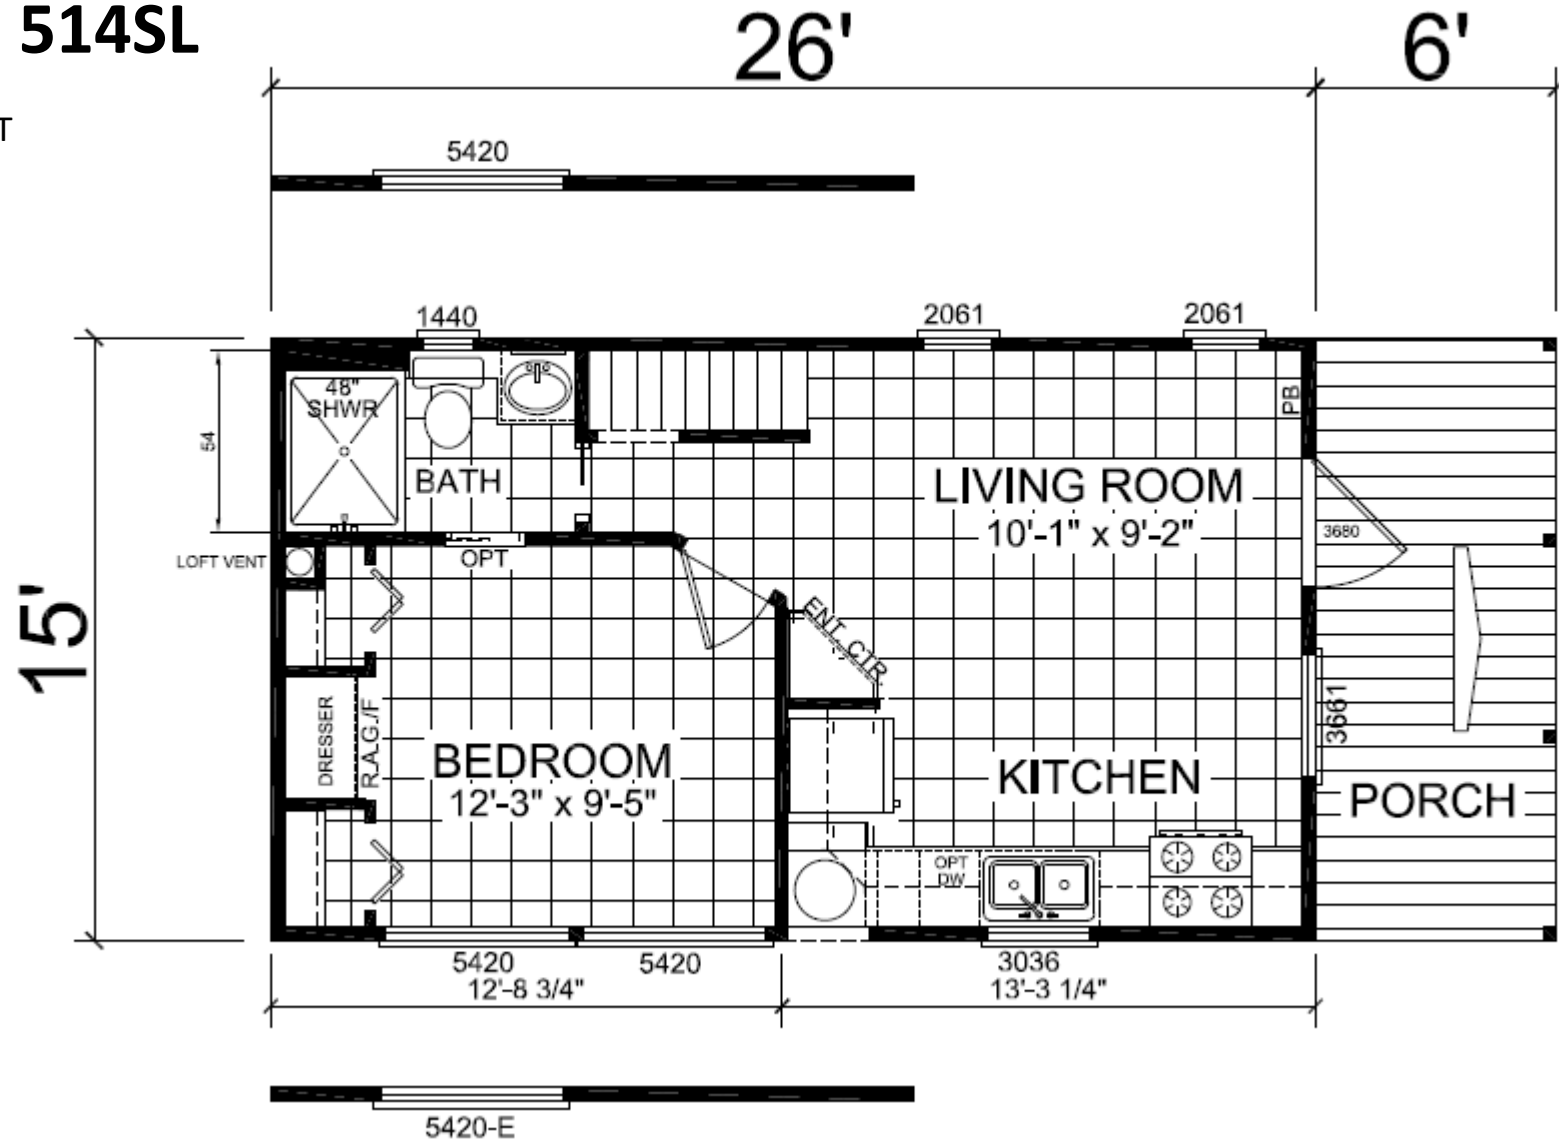

# APH 514SL

399 SQFT

view our display models at 4384 E Interstate 30, Rockwall, Texas 75087

1-877-219-4059 or 972-771-2176

[www.CabinSupercenter.com](http://www.CabinSupercenter.com)

[www.ParkModelSupercenter.com](http://www.ParkModelSupercenter.com)