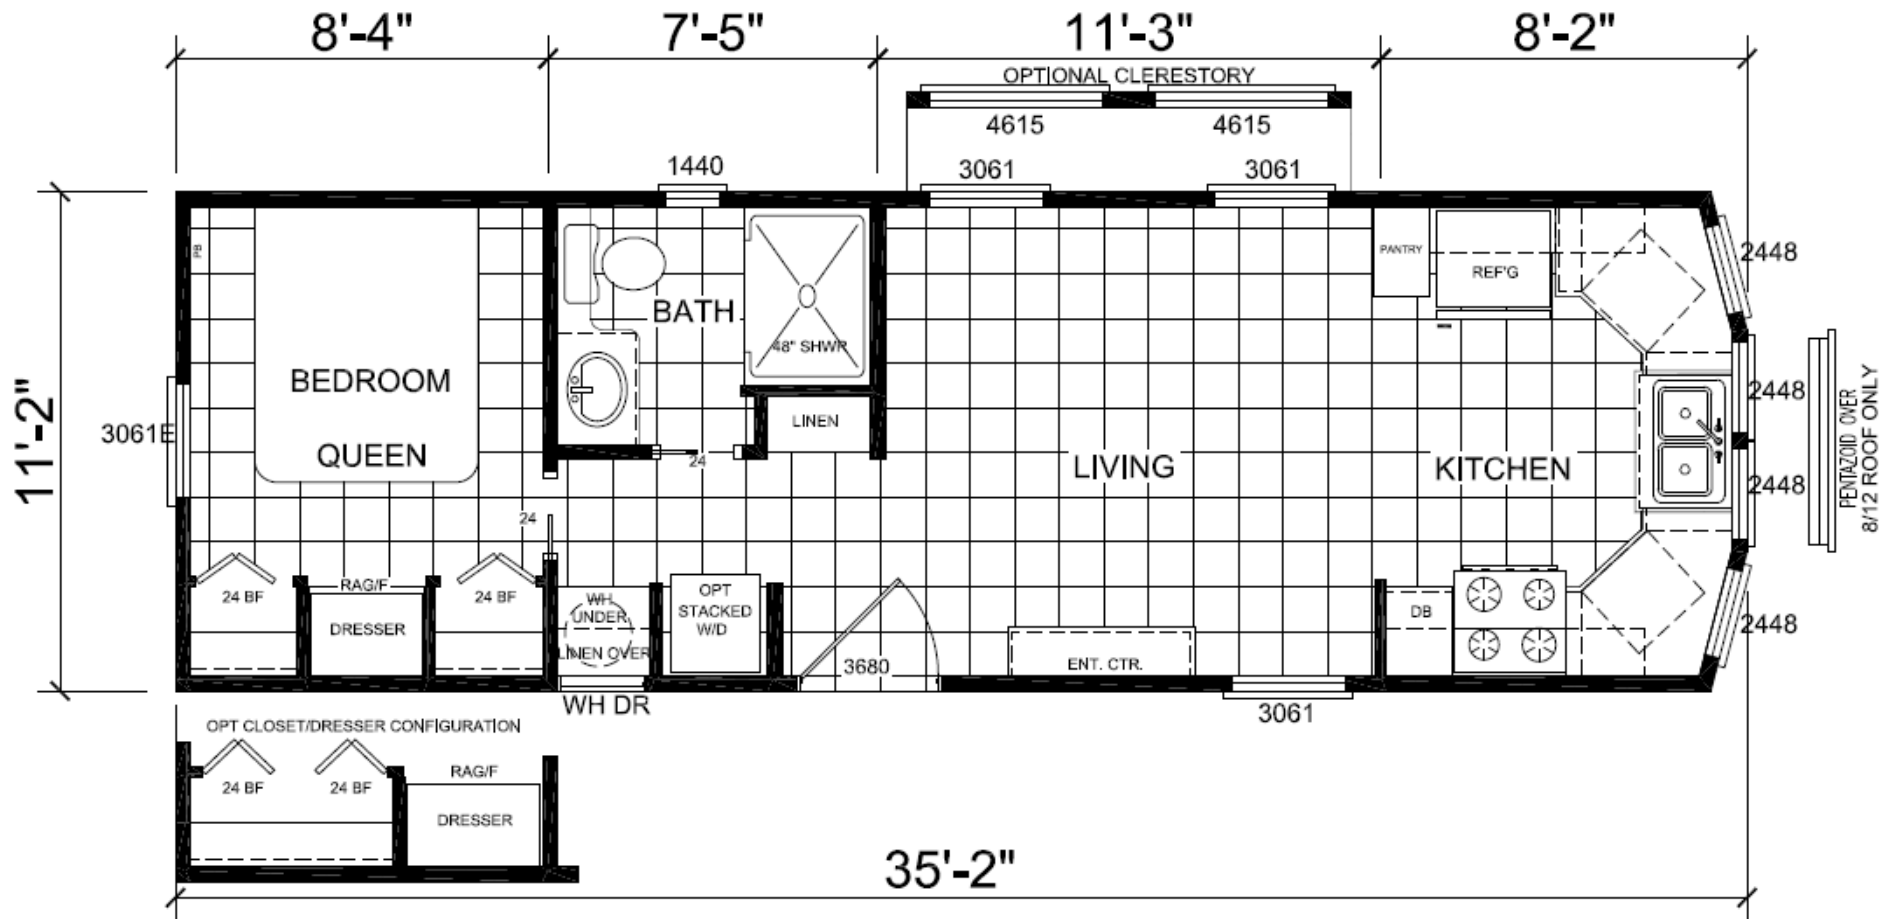

# APH 518

399 SQFT

view our display models at 4384 E Interstate 30, Rockwall, Texas 75087

1-877-219-4059 or 972-771-2176

[www.CabinSupercenter.com](http://www.CabinSupercenter.com)

[www.ParkModelSupercenter.com](http://www.ParkModelSupercenter.com)