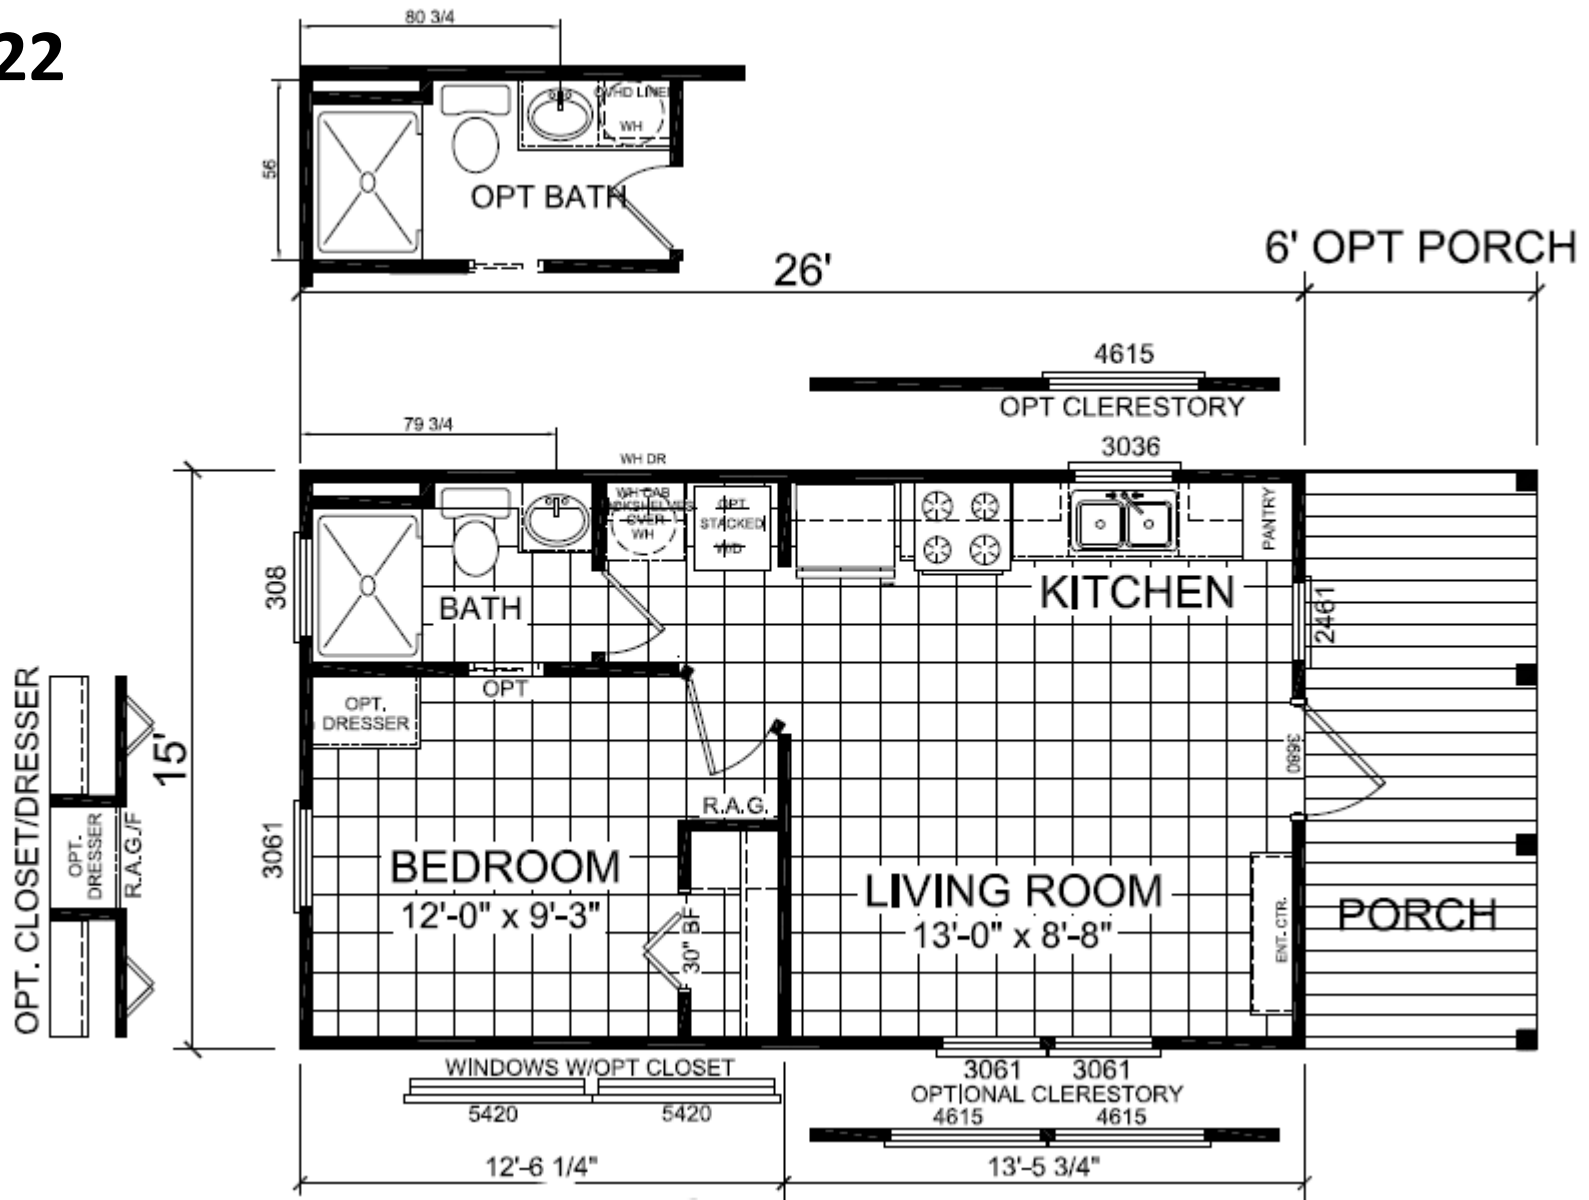

APH 522

399 SQFT

view our display models at 4384 E Interstate 30, Rockwall, Texas 75087

1-877-219-4059 or 972-771-2176

www.CabinSupercenter.com

www.ParkModelSupercenter.com

MHDRET00036207/IHB1526