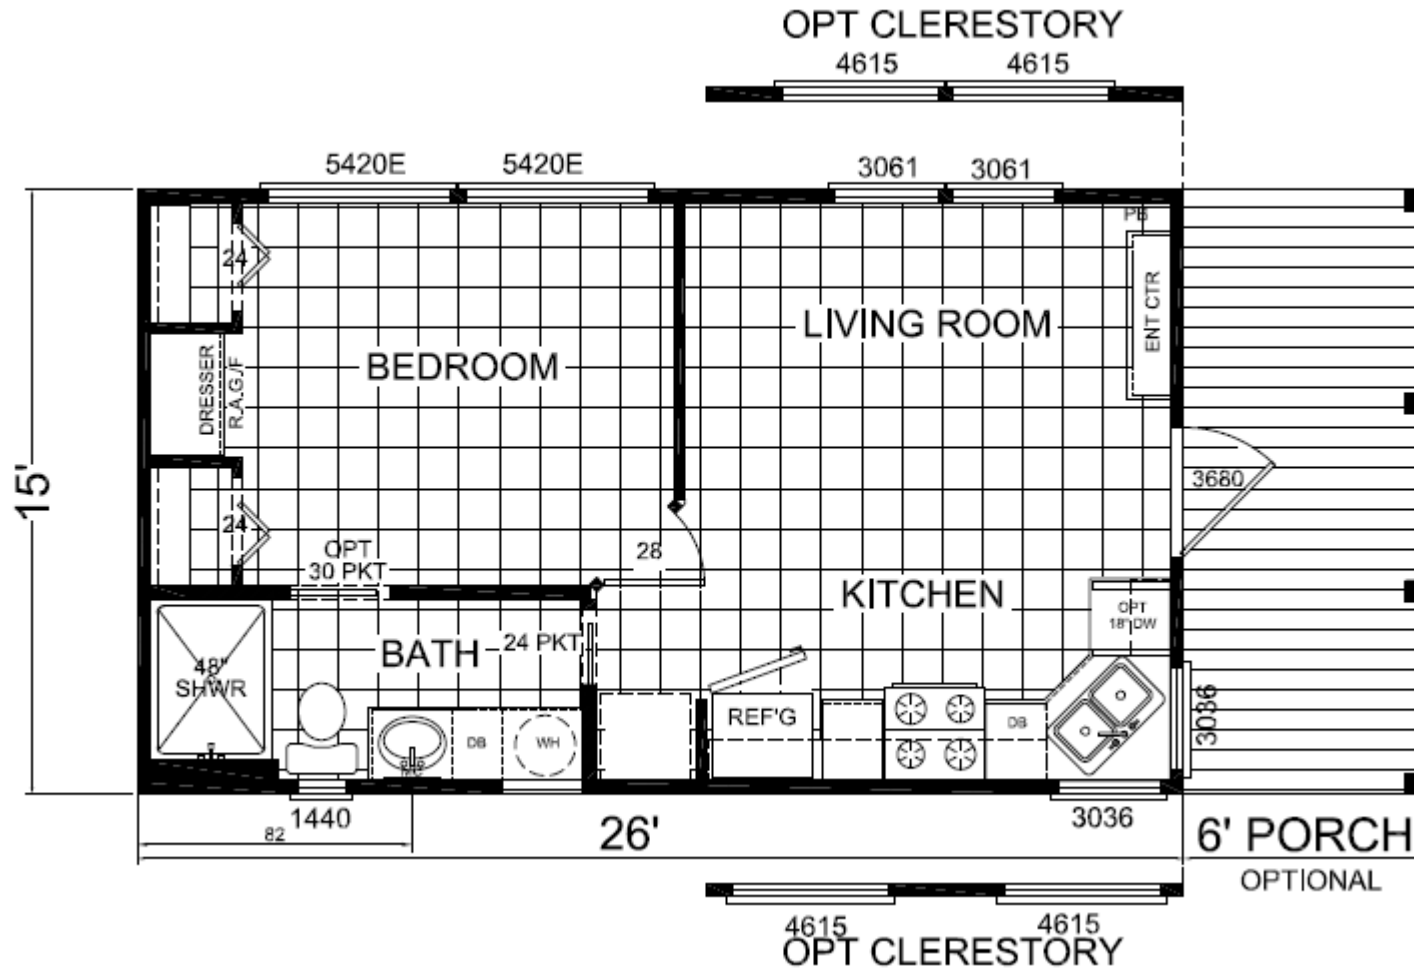

APH 530

399 SQFT

view our display models at 4384 E Interstate 30, Rockwall, Texas 75087

1-877-219-4059 or 972-771-2176

www.CabinSupercenter.com

www.ParkModelSupercenter.com

MHDRET00036207/IHB1526