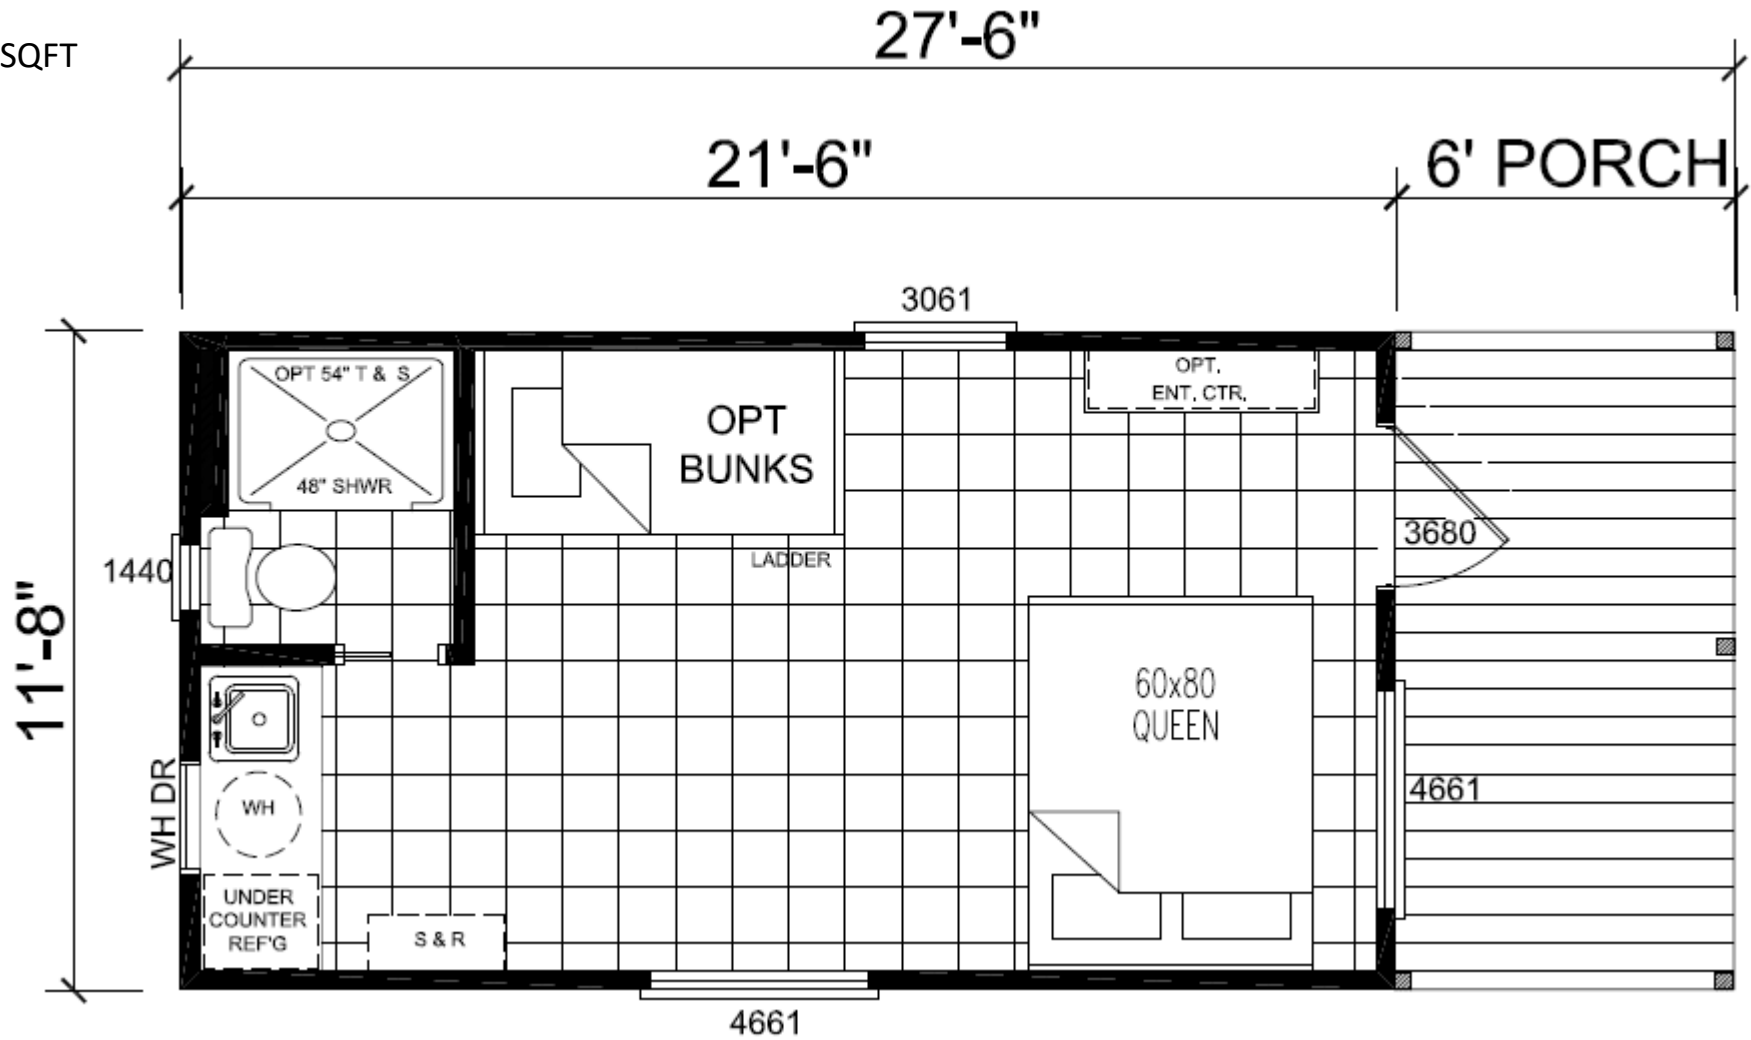

# APH 590

256 SQFT

view our display models at 4384 E Interstate 30, Rockwall, Texas 75087

1-877-219-4059 or 972-771-2176

[www.CabinSupercenter.com](http://www.CabinSupercenter.com)

[www.ParkModelSupercenter.com](http://www.ParkModelSupercenter.com)