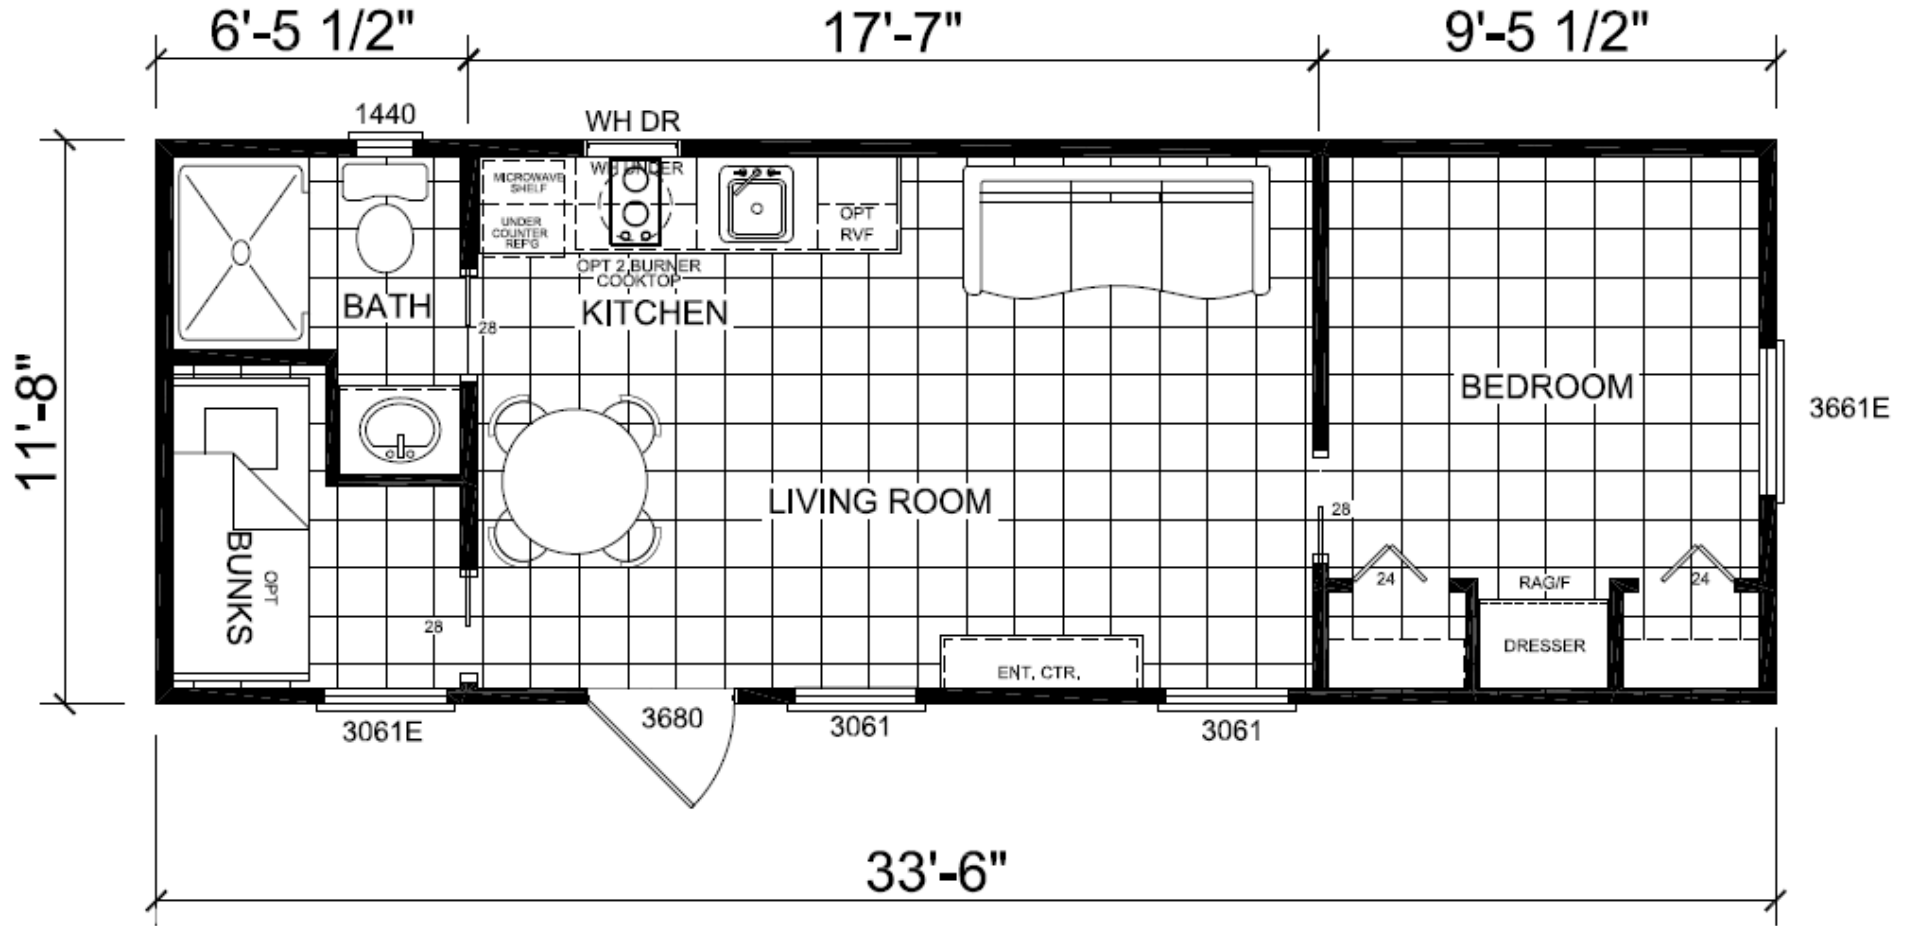

# APH 591

399 SQFT

view our display models at 4384 E Interstate 30, Rockwall, Texas 75087

1-877-219-4059 or 972-771-2176

[www.CabinSupercenter.com](http://www.CabinSupercenter.com)

[www.ParkModelSupercenter.com](http://www.ParkModelSupercenter.com)