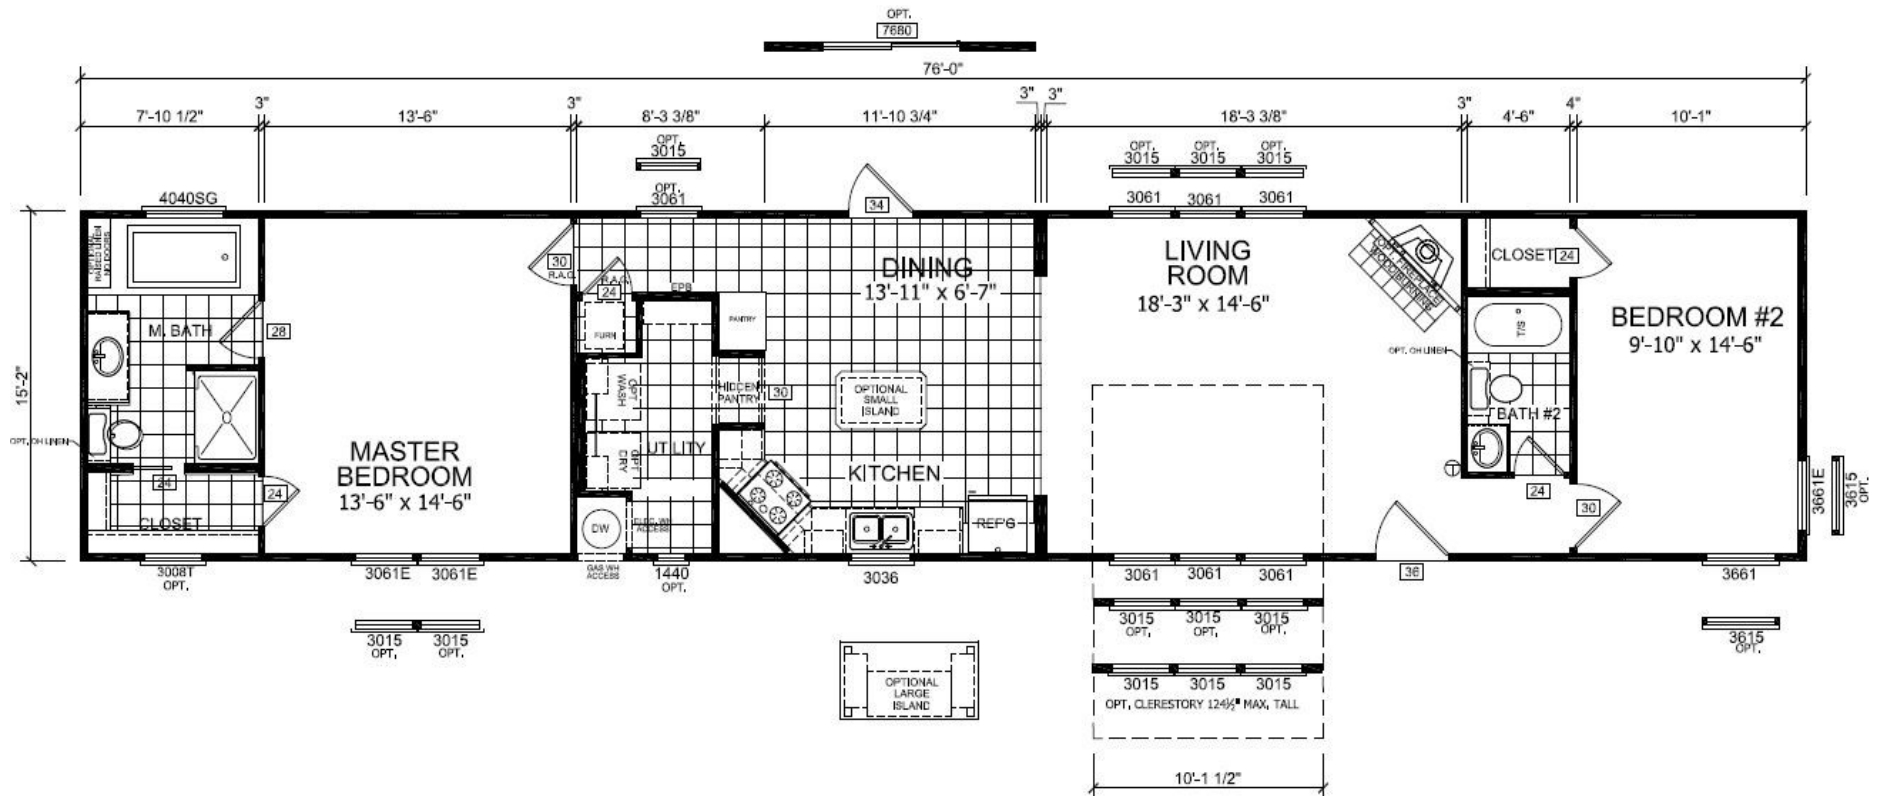

A-Series CC-1676 (2 Bedroom Version of 1215)

1153 SQFT

view our display models at 4384 E Interstate 30, Rockwall, Texas 75087

1-877-219-4059 or 972-771-2176

www.CabinSupercenter.com

www.ParkModelSupercenter.com