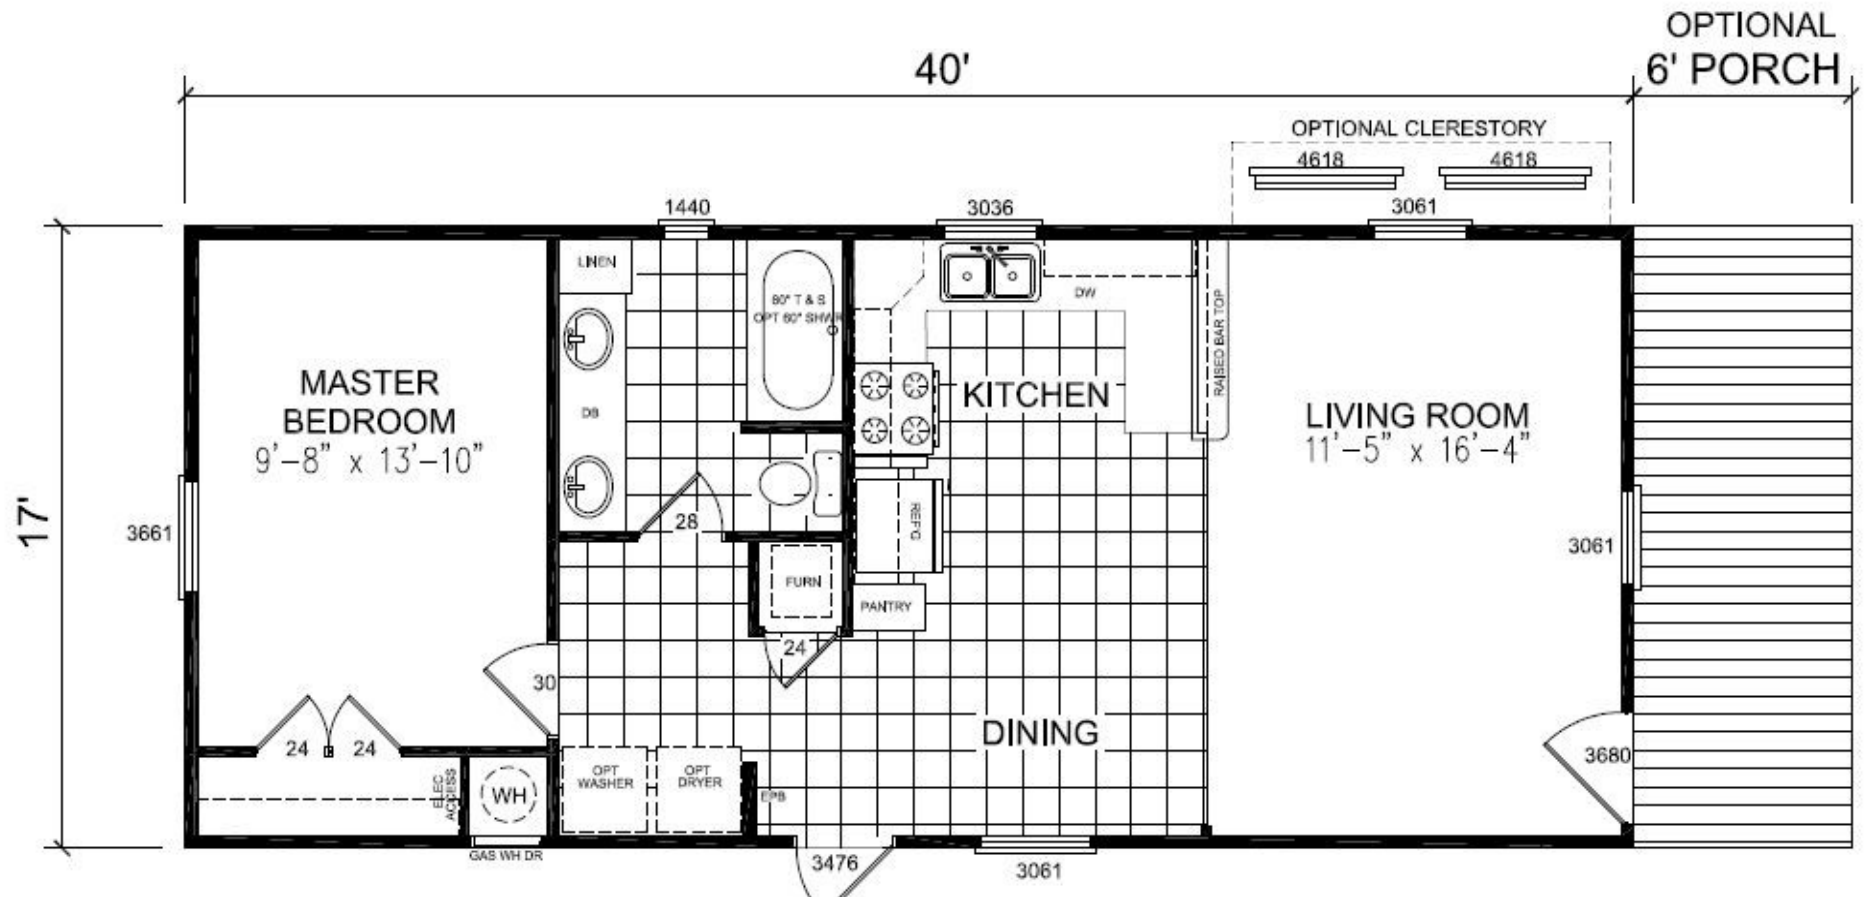

A-Series CC-1840A

680SQFT

view our display models at 4384 E Interstate 30, Rockwall, Texas 75087

1-877-219-4059 or 972-771-2176

www.CabinSupercenter.com

www.ParkModelSupercenter.com

MHDRET00036207/IHB1526