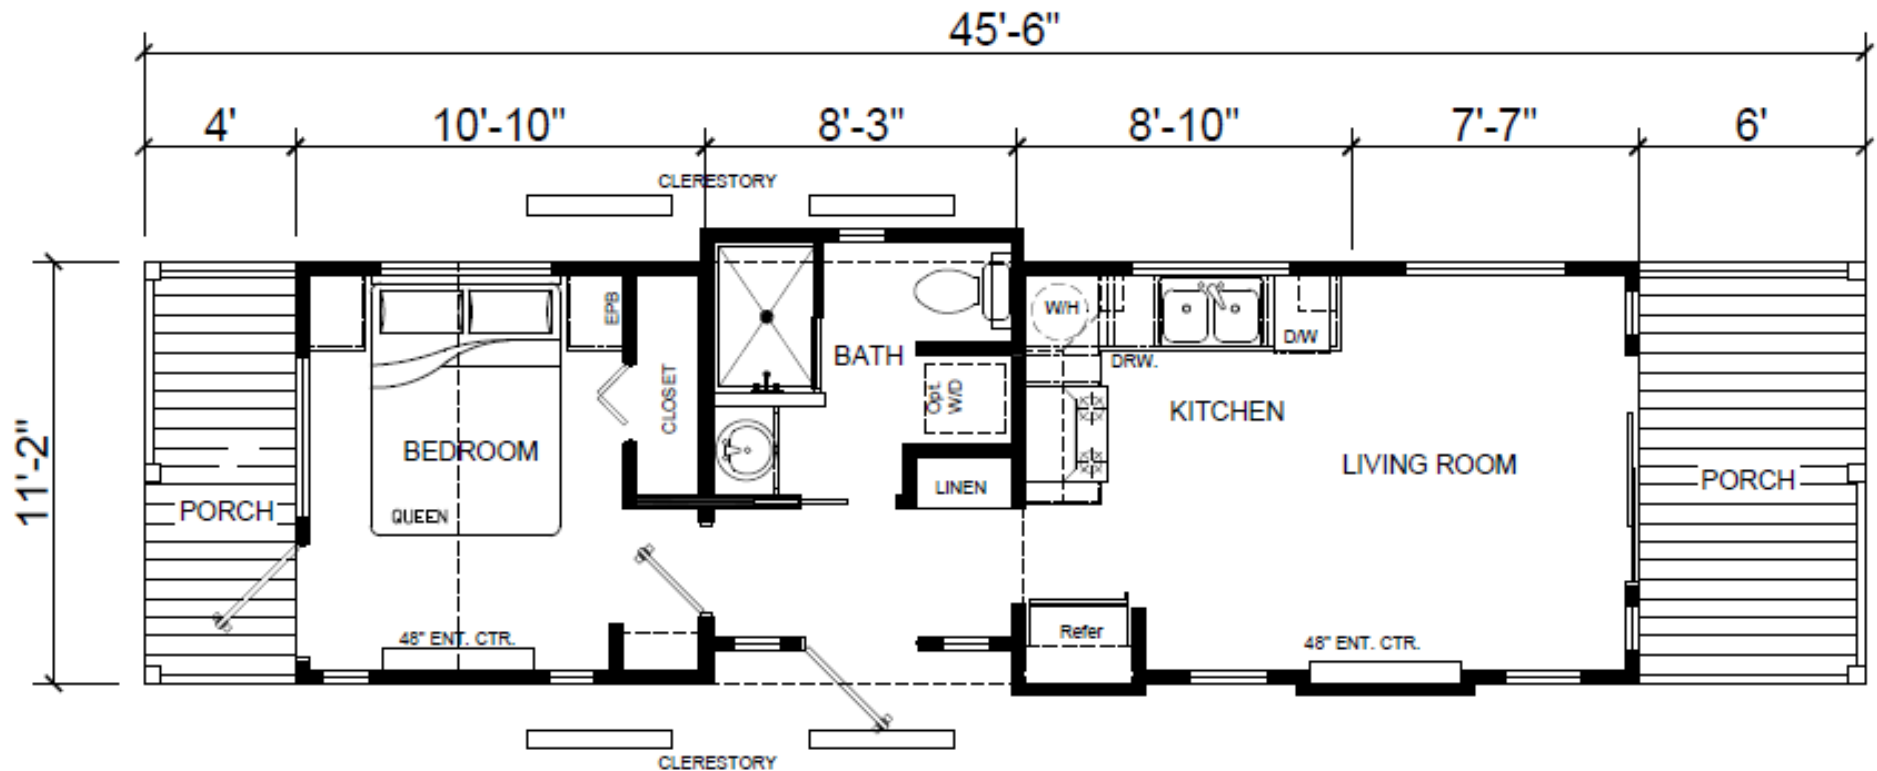

Austin - 588

399 SQ FT

view our display models at 4384 E Interstate 30, Rockwall, Texas 75087

1-877-219-4059 or 972-771-2176

www.CabinSupercenter.com

www.ParkModelSupercenter.com

MHDRET00036207/IHB1526