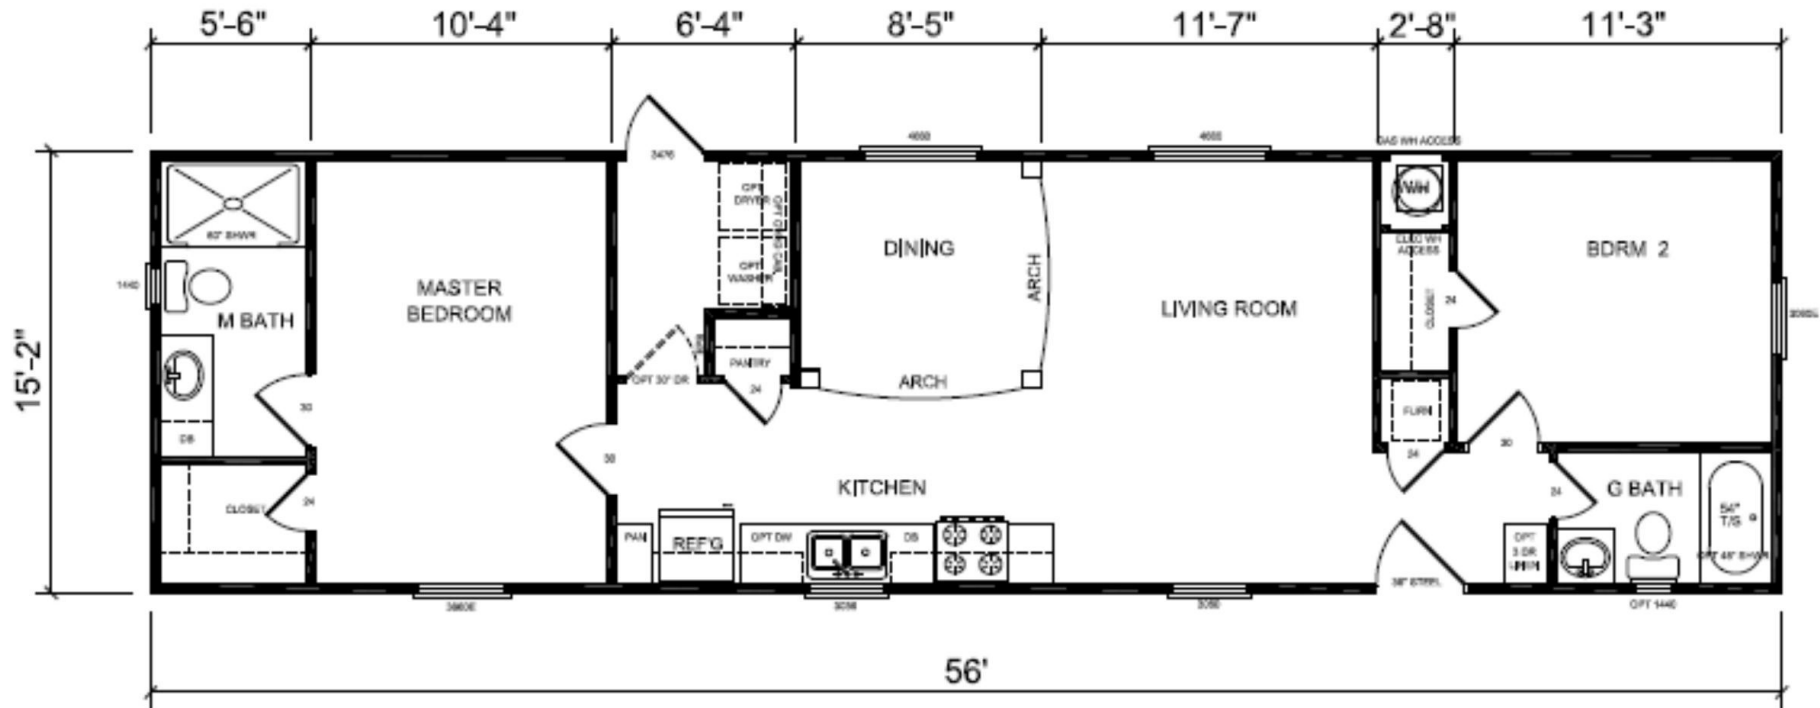

# CS-1202

840 SQ FT

view our display models at 4384 E Interstate 30, Rockwall, Texas 75087

1-877-219-4059 or 972-771-2176

[www.RecreationalResortCottages.com](http://www.RecreationalResortCottages.com)

MHDRET00036207/IHB1526