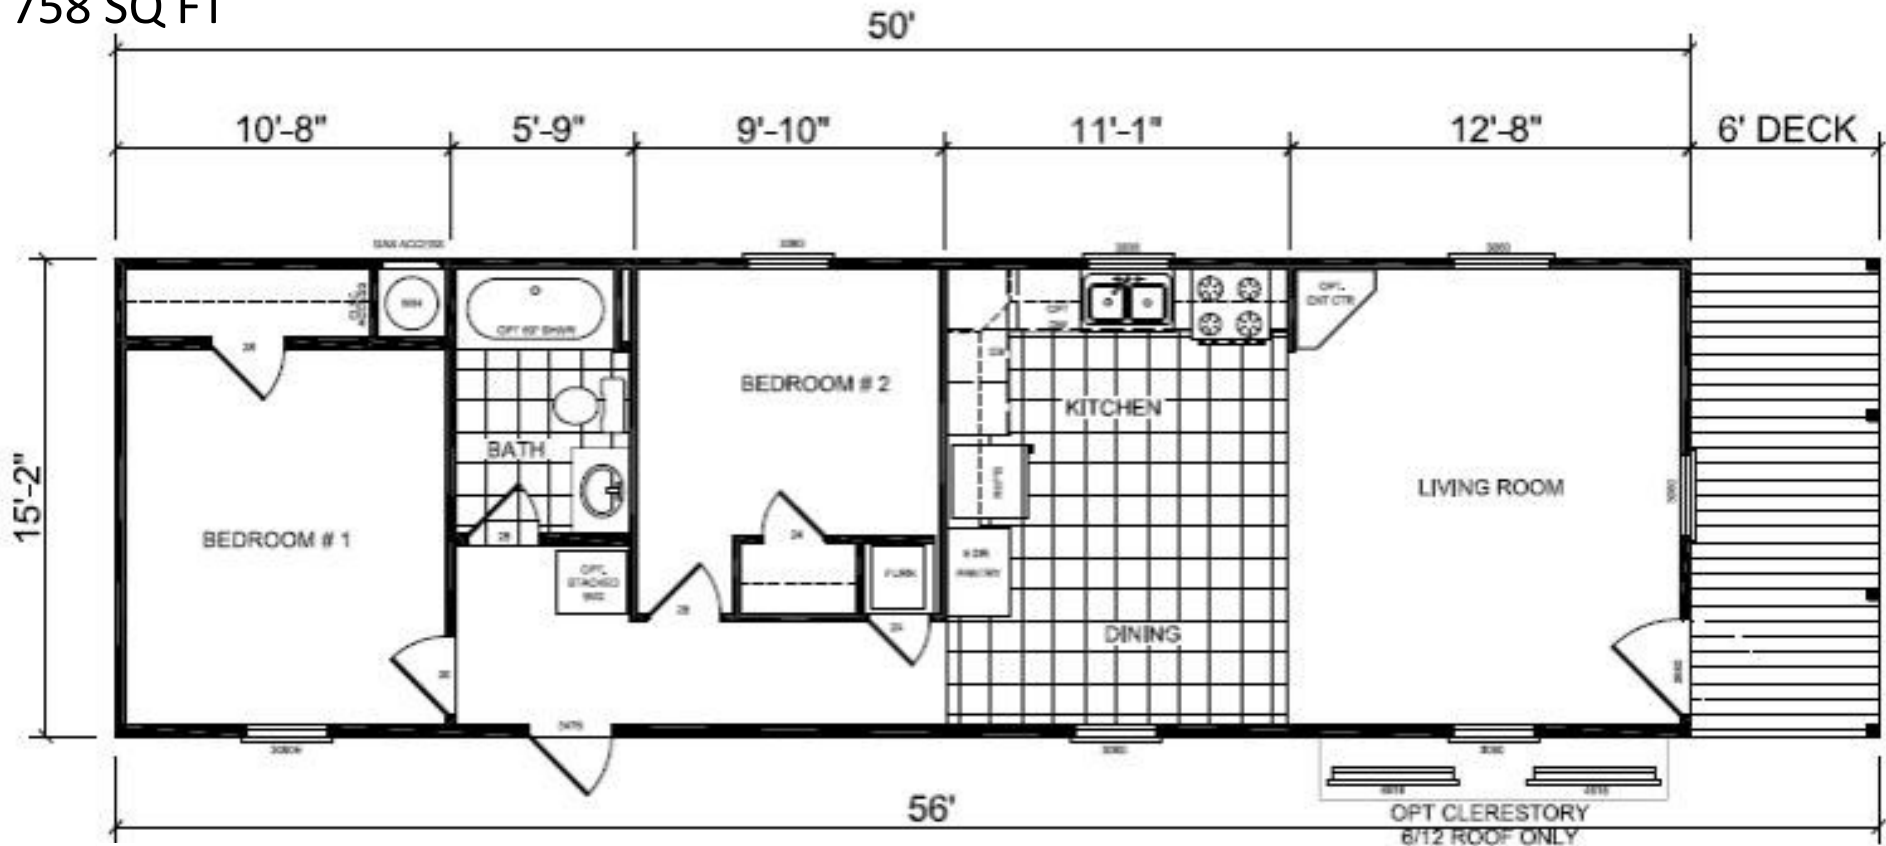

CS-1205

758 SQ FT

view our display models at 4384 E Interstate 30, Rockwall, Texas 75087

1-877-219-4059 or 972-771-2176

www.RecreationalResortCottages.com

MHDRET00036207/IHB1526