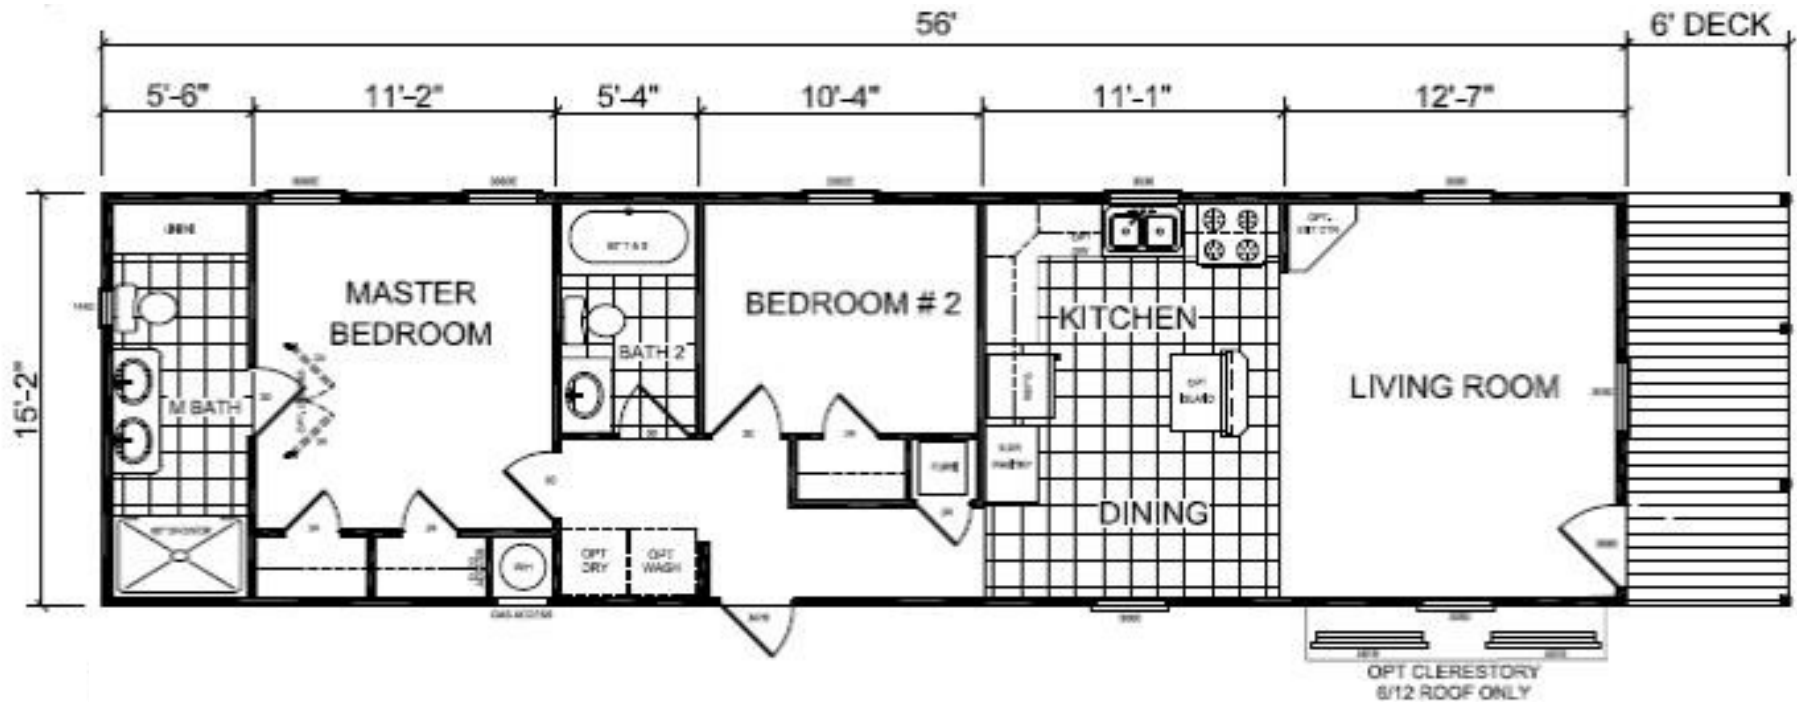

CS-1210

833 SQ FT

view our display models at 4384 E Interstate 30, Rockwall, Texas 75087

1-877-219-4059 or 972-771-2176

www.RecreationalResortCottages.com

MHDRET00036207/IHB1526