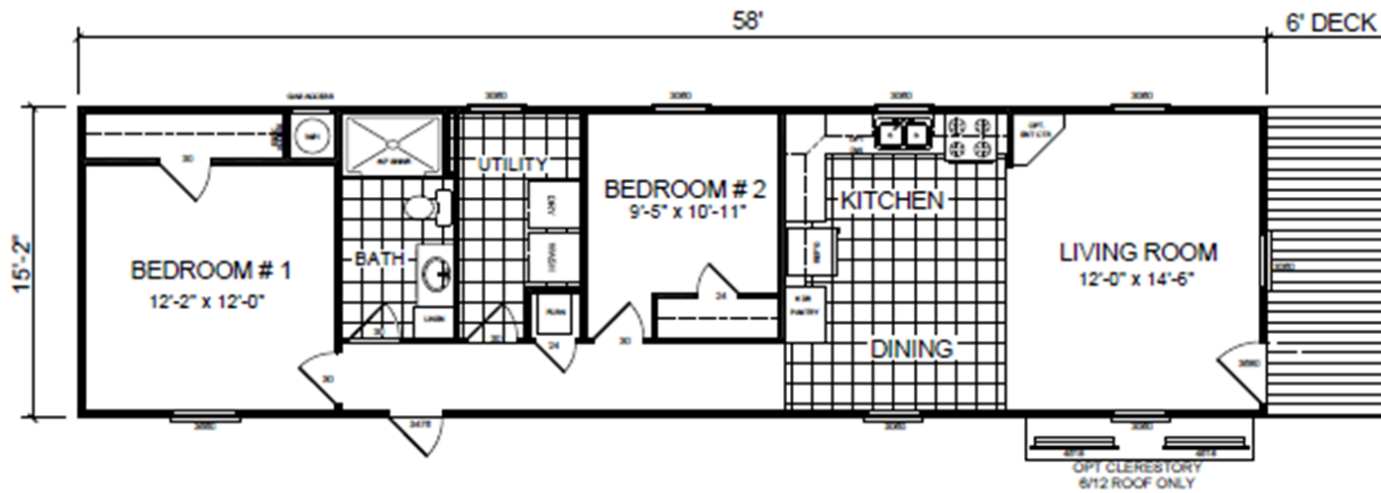

CS-1216

880 SQ FT

view our display models at 4384 E Interstate 30, Rockwall, Texas 75087

1-877-219-4059 or 972-771-2176

[www.RecreationalResortCottages.com](http://www.RecreationalResortCottages.com)

MHDRET00036207/IHB1526