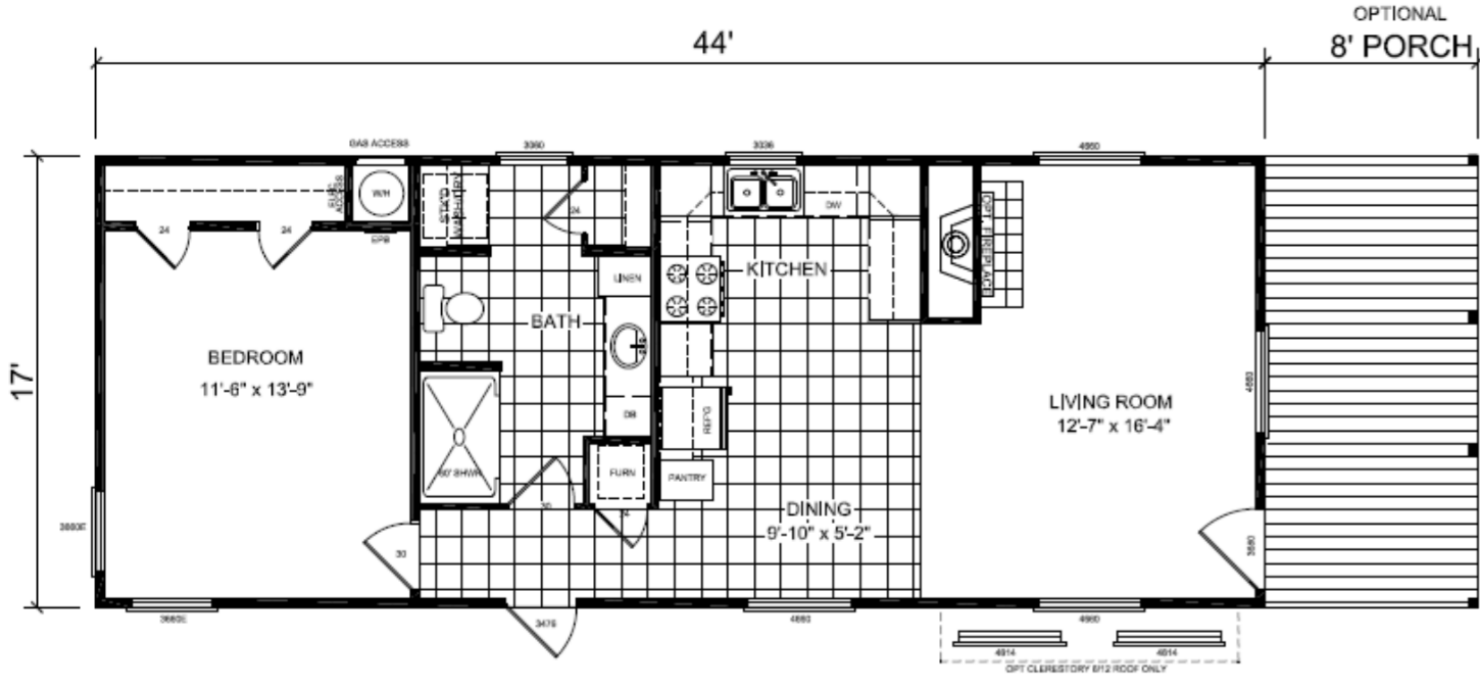

CS-1722

748 SQ FT

view our display models at 4384 E Interstate 30, Rockwall, Texas 75087
1-877-219-4059 or 972-771-2176
www.RecreationalResortCottages.com
MHDRET00036207/IHB1526