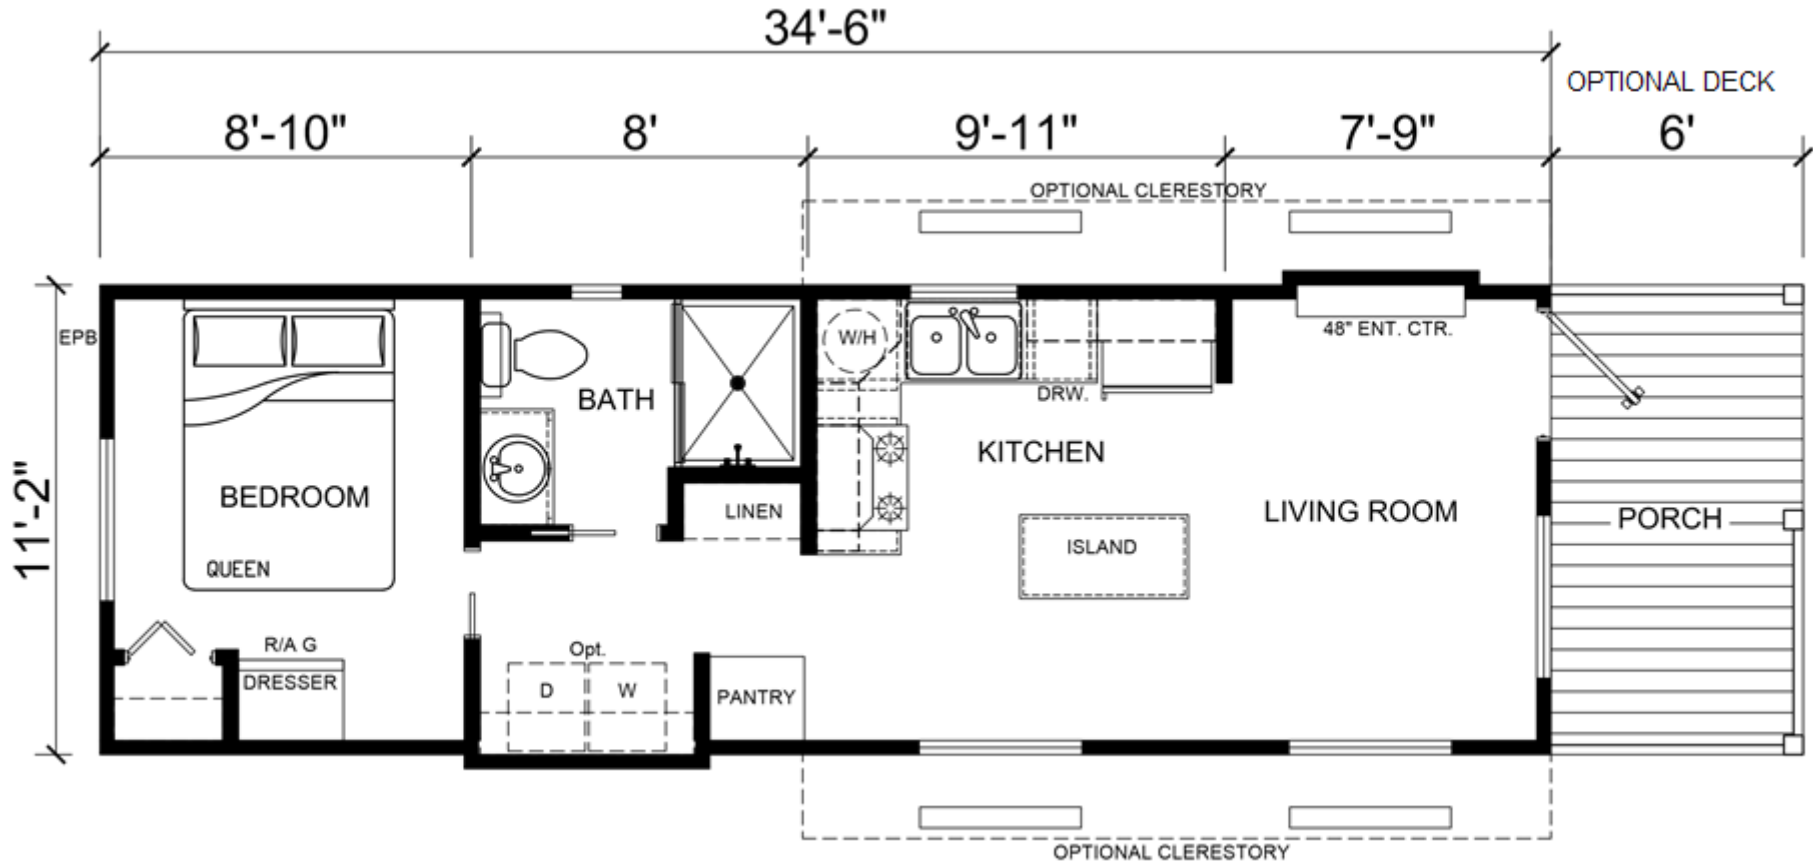

P-533

399 SQ FT

view our display models at 4384 E Interstate 30, Rockwall, Texas 75087

1-877-219-4059 or 972-771-2176

www.CabinSupercenter.com

www.ParkModelSupercenter.com

MHDRET00036207/IHB1526

Due to continuous improvements, regulations, and material/product changes, floorplan specifications may change without notice.