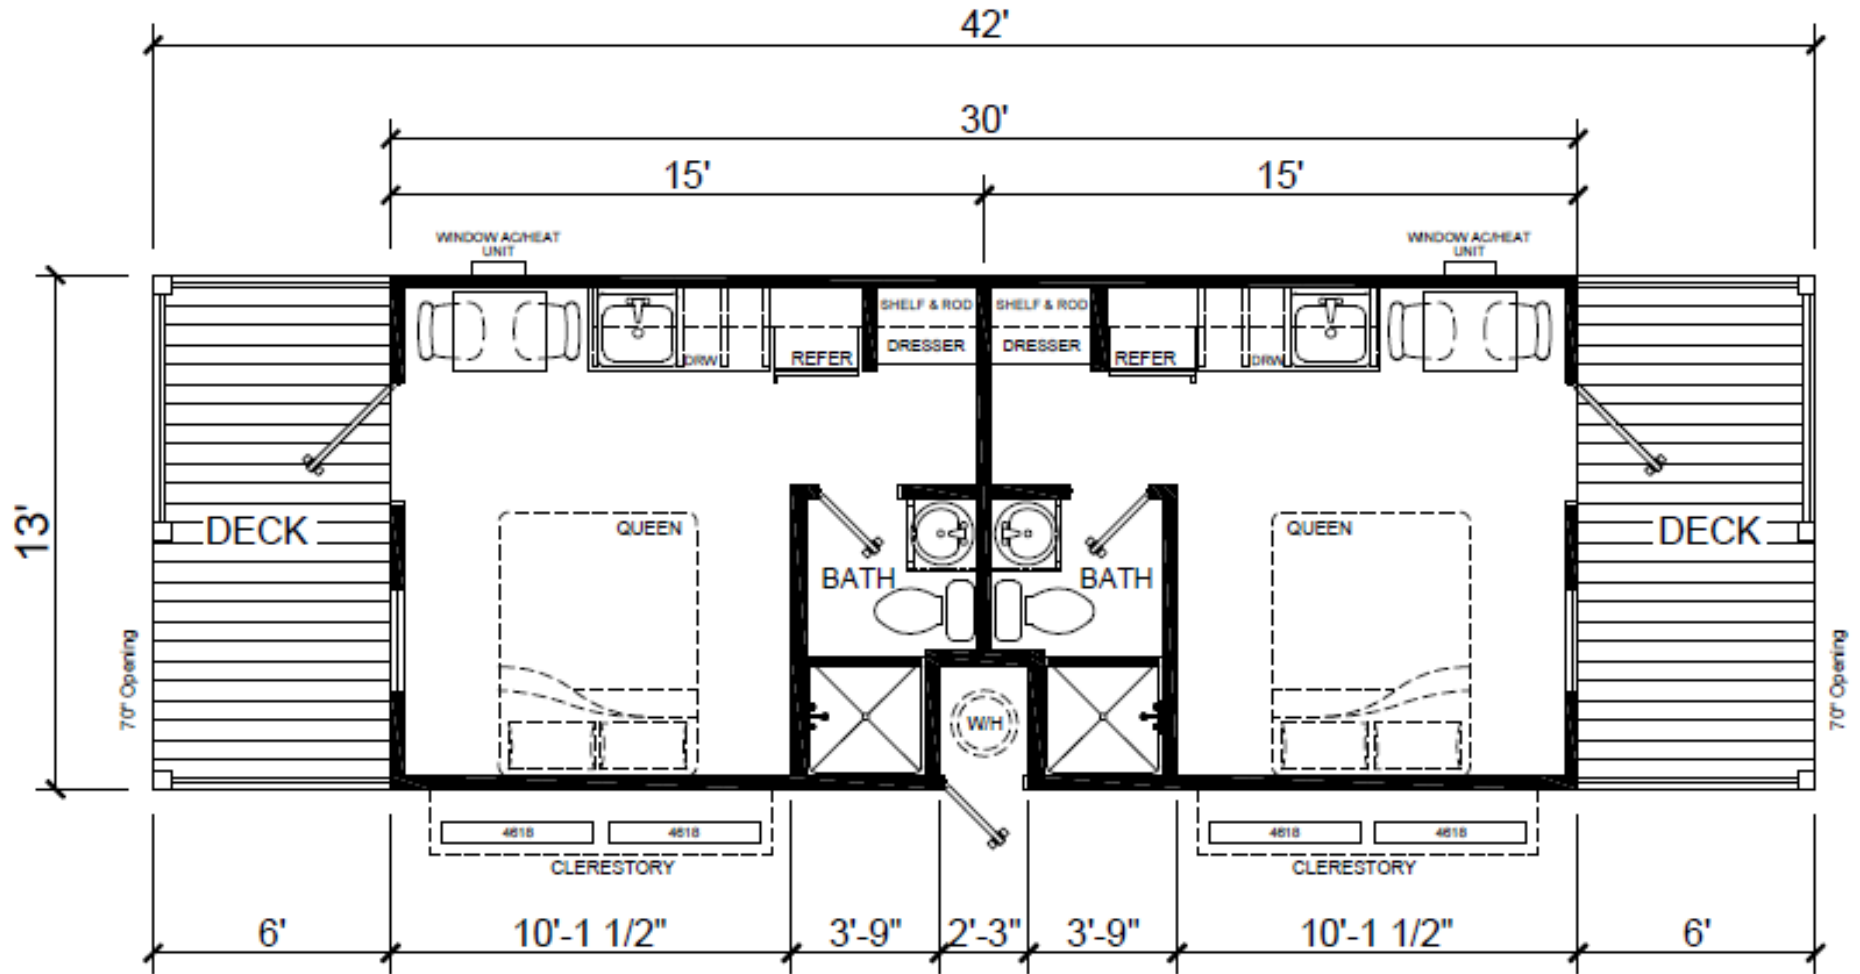

# Lions Den - 541

399 SQ FT

view our display models at 4384 E Interstate 30, Rockwall, Texas 75087

1-877-219-4059 or 972-771-2176

[www.CabinSupercenter.com](http://www.CabinSupercenter.com)

[www.ParkModelSupercenter.com](http://www.ParkModelSupercenter.com)