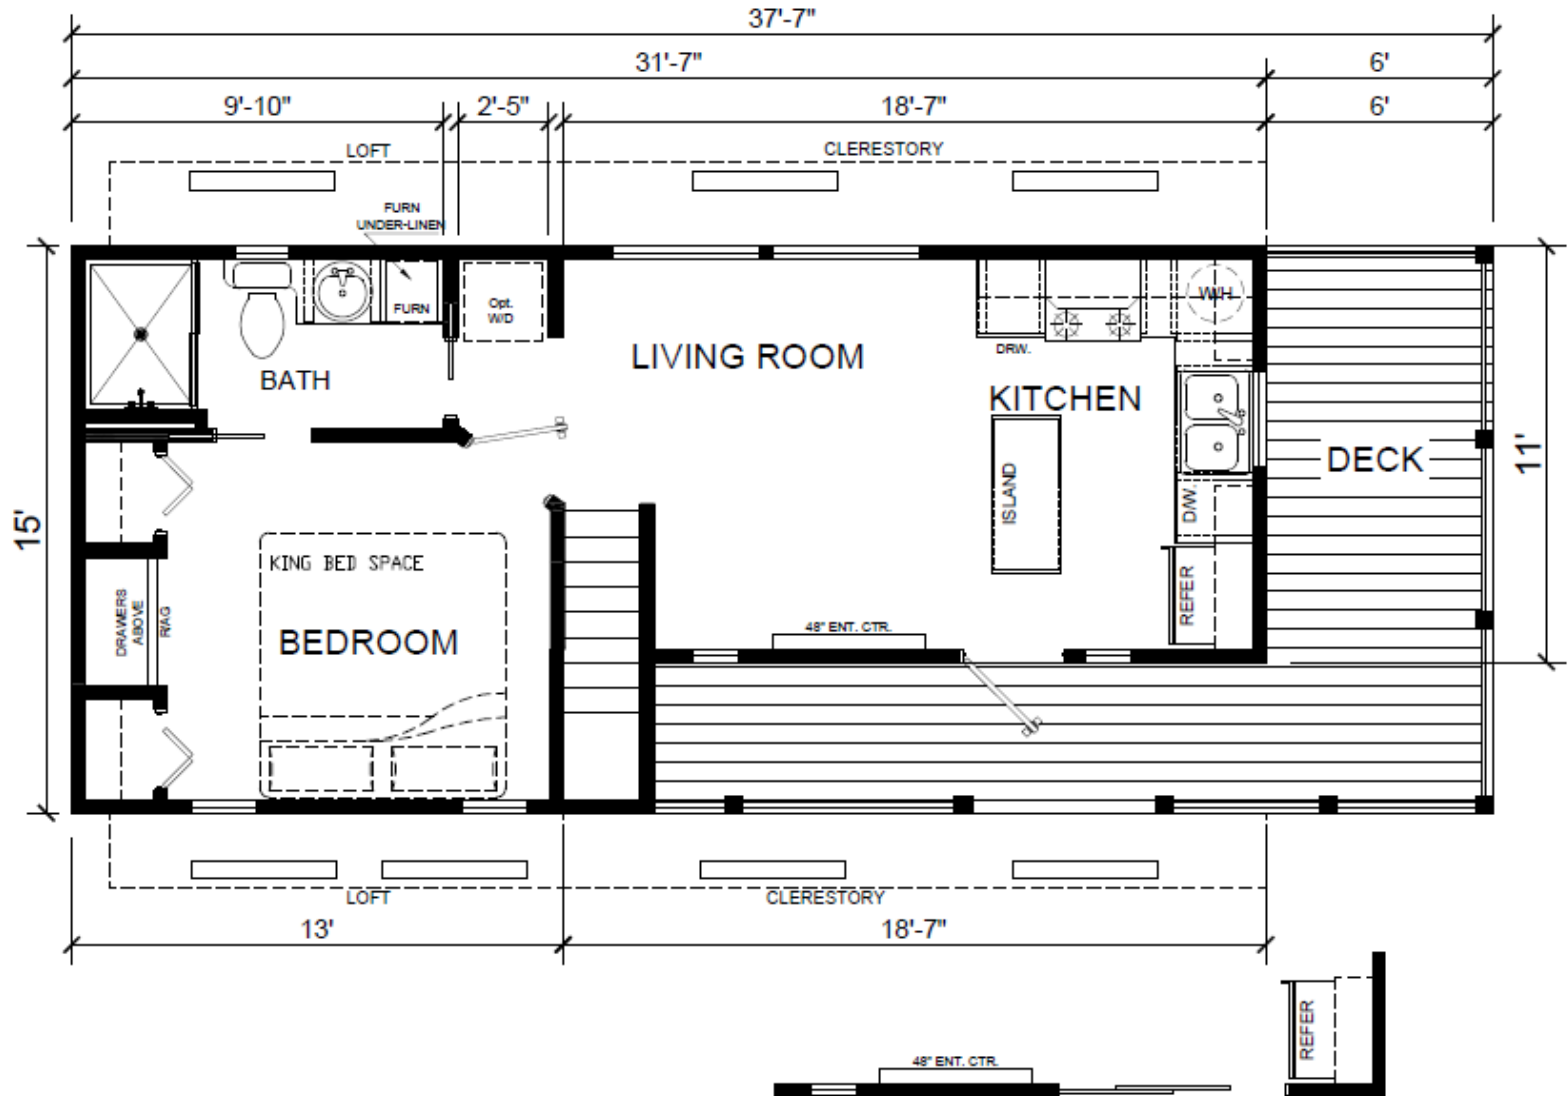

**Meadow View**  
**528SL**  
**399 SQ FT**

view our display models at 4384 E Interstate 30, Rockwall, Texas 75087

**1-877-219-4059 or 972-771-2176**

**www.CabinSupercenter.com**

**www.ParkModelSupercenter.com**