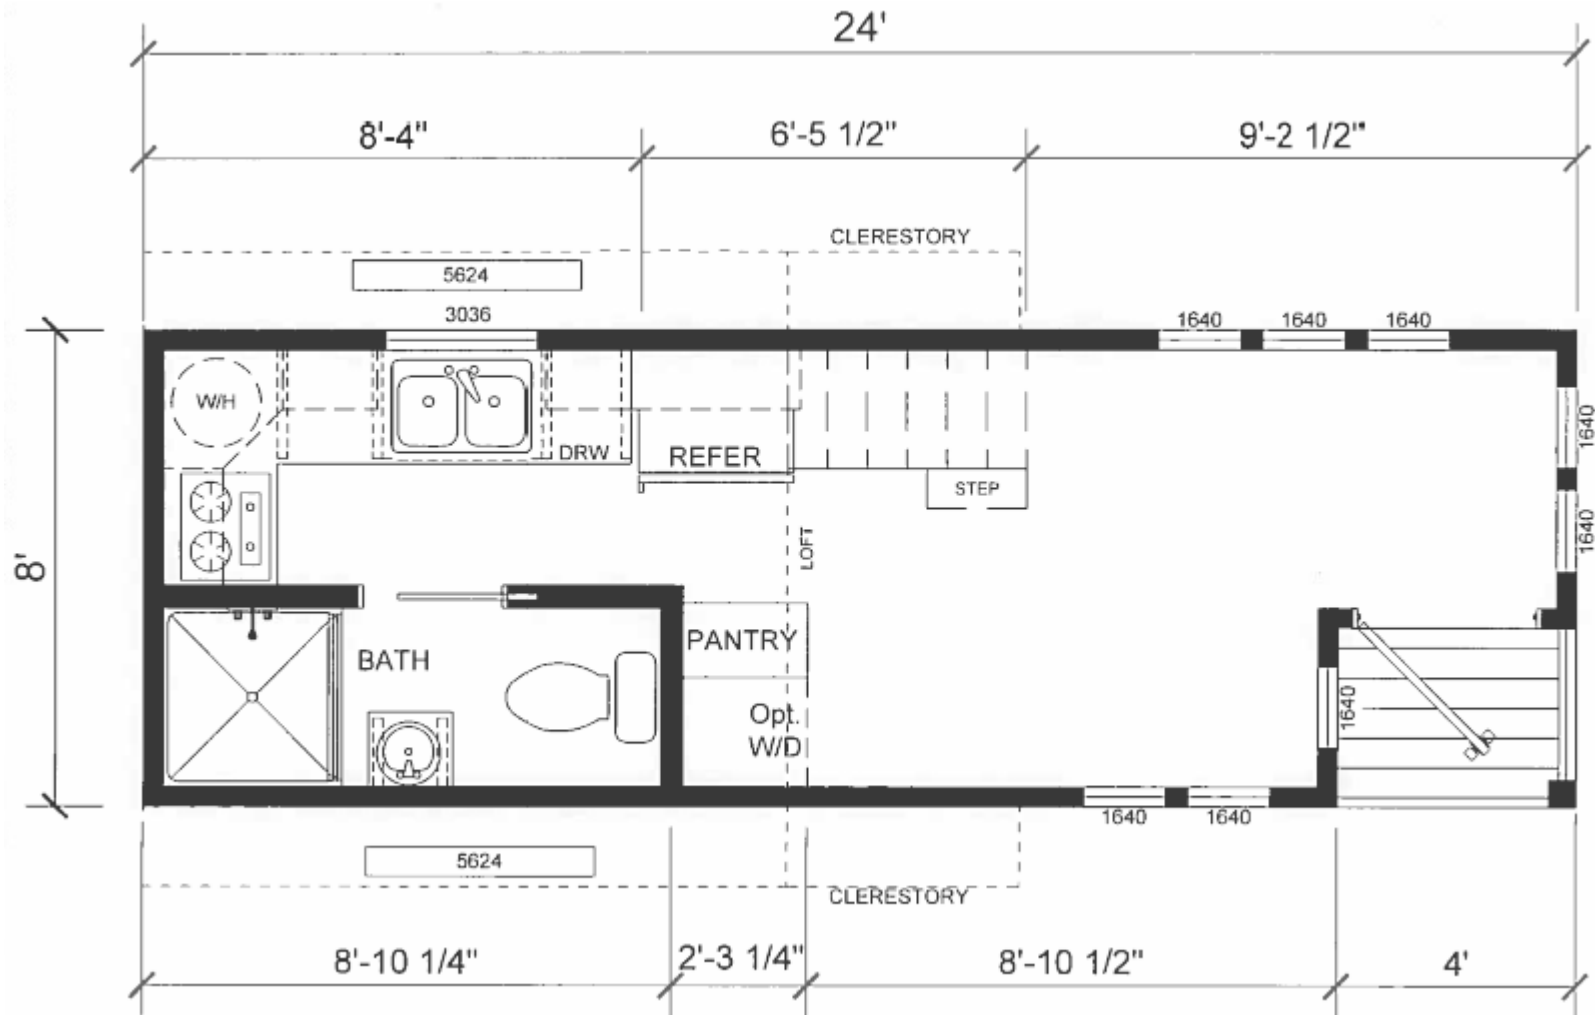

Dream Seeker Model 201

192 SQ FT

view our display models at 4384 E Interstate 30, Rockwall, Texas 75087

1-877-219-4059 or 972-771-2176

www.CabinSupercenter.com

www.ParkModelSupercenter.com

MHDRET00036207/IHB1526