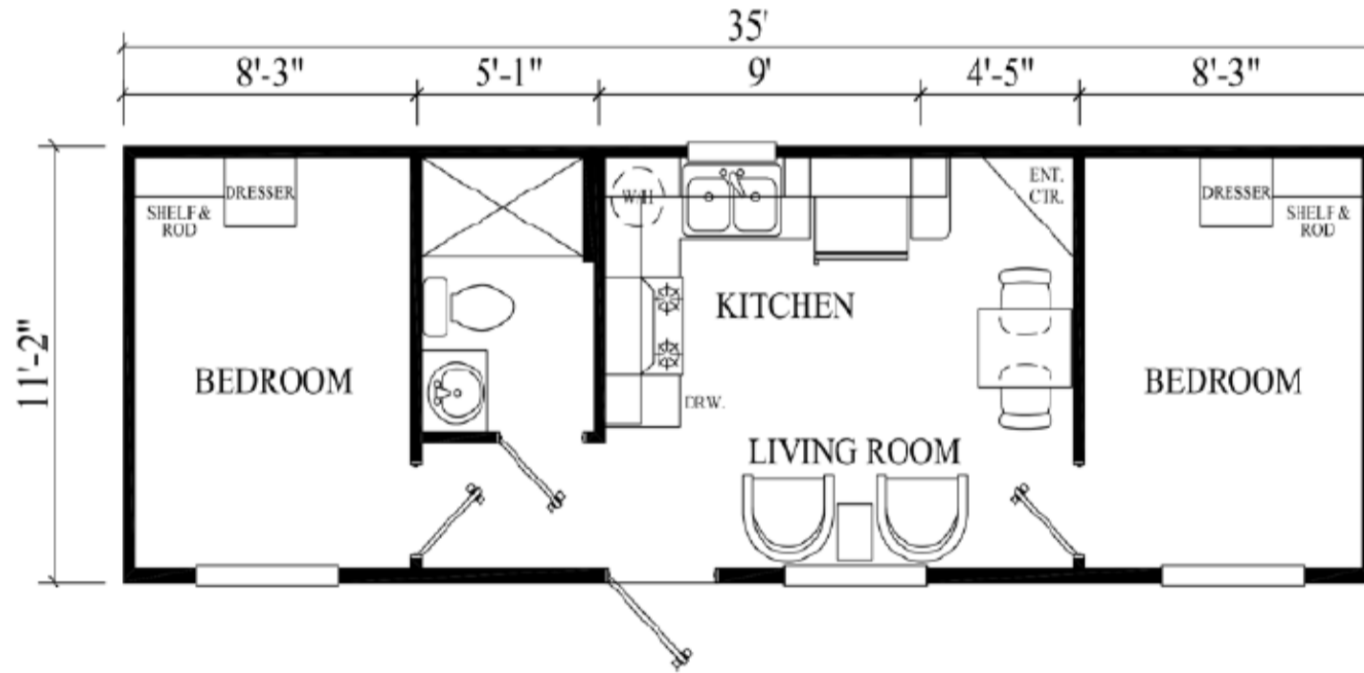

P-543

399 SQ FT

view our display models at 4384 E Interstate 30, Rockwall, Texas 75087

1-877-219-4059 or 972-771-2176

www.RecreationalResortCottages.com

MHDRET00036207/IHB1526