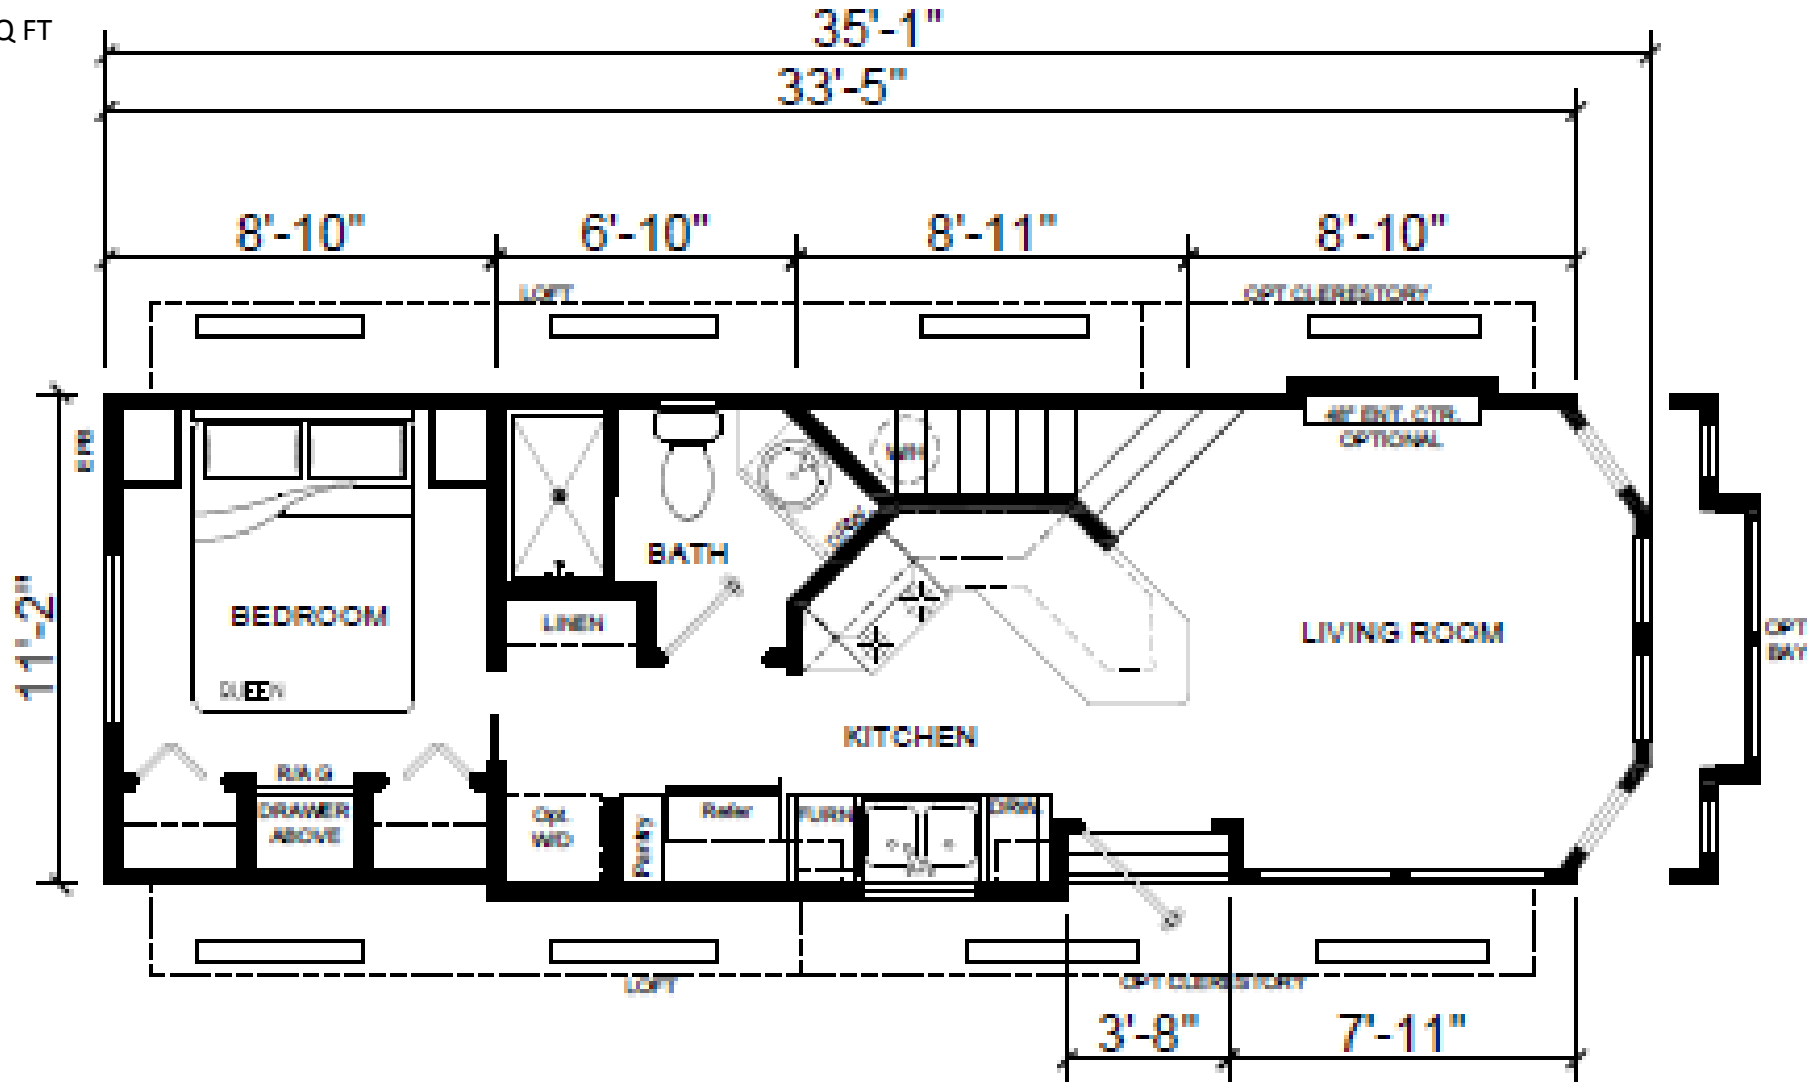

P-539

399 SQ FT

view our display models at 4384 E Interstate 30, Rockwall, Texas 75087

1-877-219-4059 or 972-771-2176

www.CabinSupercenter.com

www.ParkModelSupercenter.com

MHDRET00036207/IHB1526