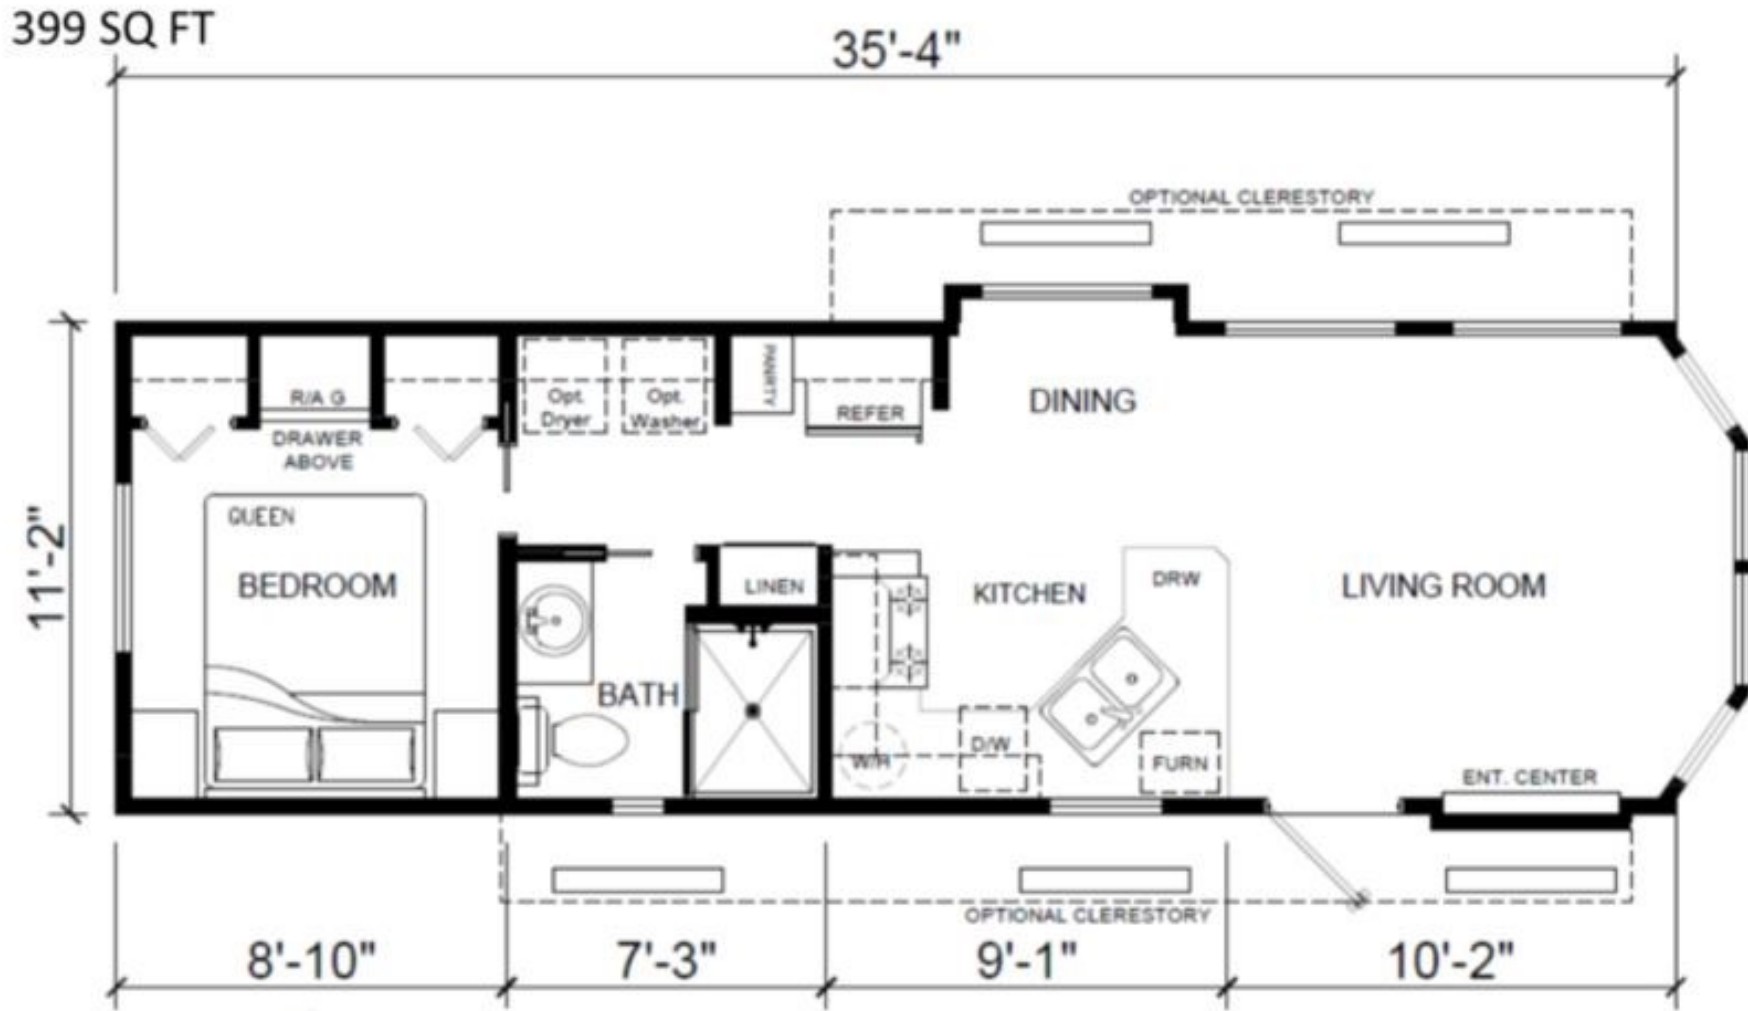

P-571

view our display models at 4384 E Interstate 30, Rockwall, Texas 75087

1-877-219-4059 or 972-771-2176

[www.CabinSupercenter.com](http://www.CabinSupercenter.com)

[www.ParkModelSupercenter.com](http://www.ParkModelSupercenter.com)