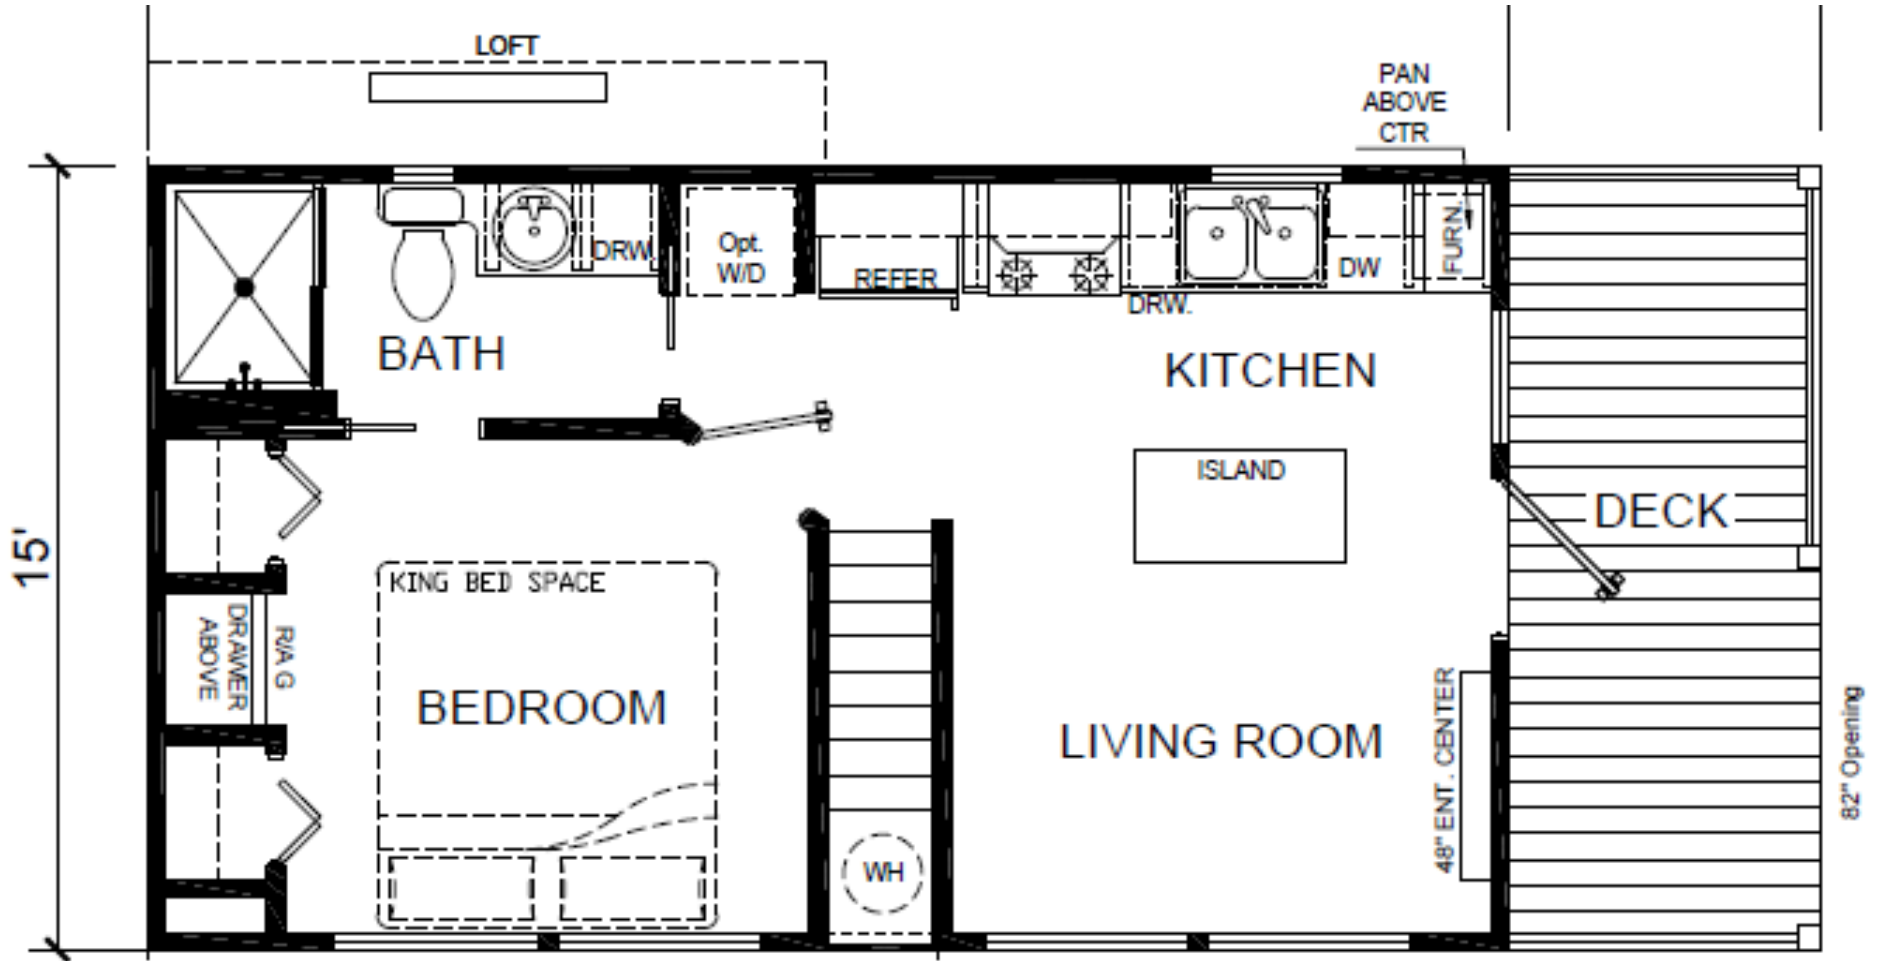

P-576 SL

399 SQ FT

view our display models at 4384 E Interstate 30, Rockwall, Texas 75087

1-877-219-4059 or 972-771-2176

www.CabinSupercenter.com

www.ParkModelSupercenter.com

MHDRET00036207/IHB1526