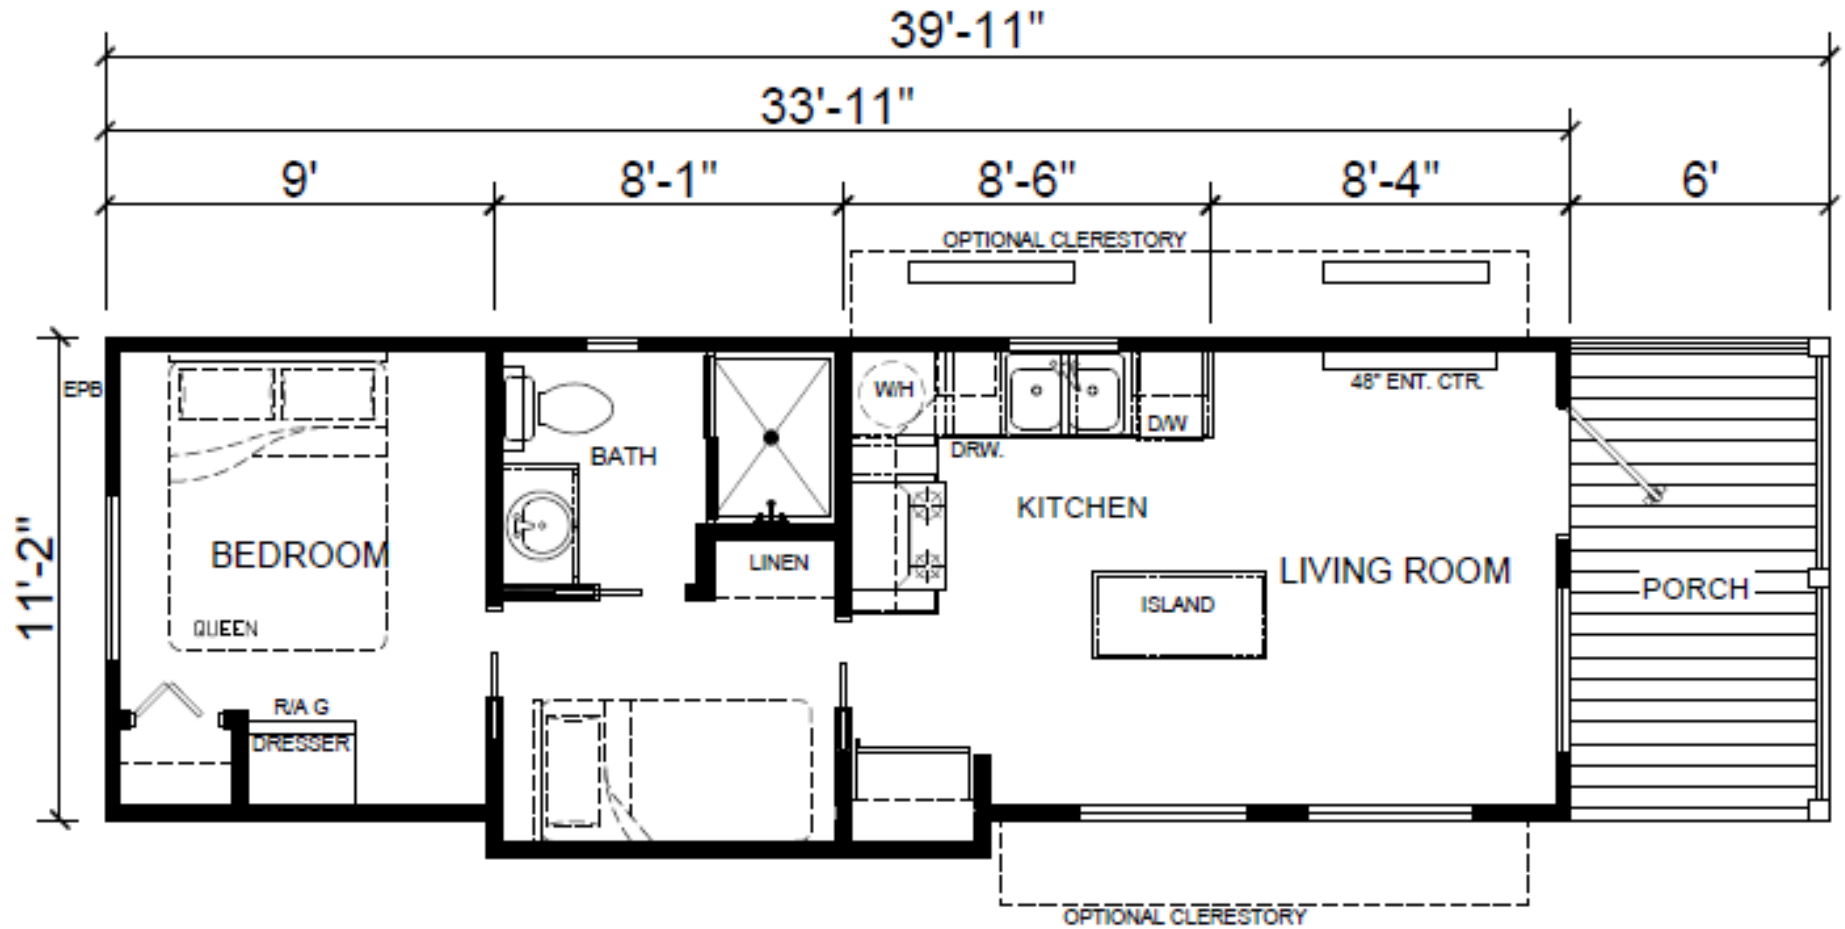

P-589

399 SQ FT

view our display models at 4384 E Interstate 30, Rockwall, Texas 75087

1-877-219-4059 or 972-771-2176

www.CabinSupercenter.com

www.ParkModelSupercenter.com

MHDRET00036207/IHB1526